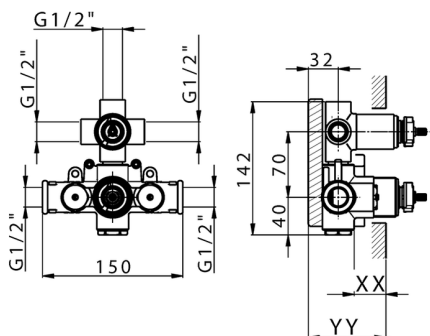

3-outlet Concealed thermostatic shower valve CONCEALED_ZB018201

MODEL **ZB018201**

3-Outlet Concealed thermostatic mixer, with 3-outlet diverter, without trim kit

AVAILABLE FINISHINGS

04 04 Without finishing

CHARACTERISTICS

Installation **Concealed**

Cartridge Spare Parts **24.04A.PP**

8x20 Plus P Thermostatic Valve

Concealed **1**

Piastra/Plate/Plaque/Platte/Placa

2-3mm: XX 25-40 YY 76-91

10 mm: XX 16-31 YY 65-80