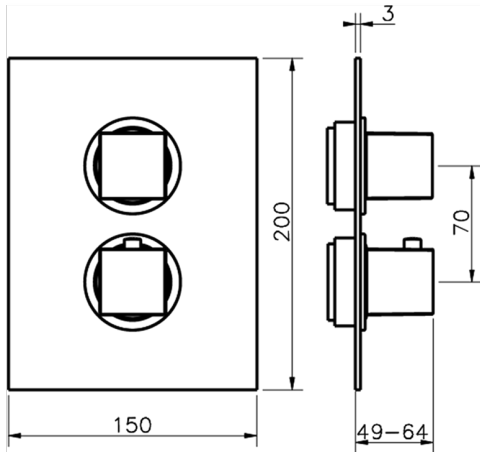

CHARACTERISTICS

Installation **Concealed**

Required concealed parts **ZB018201**

Thermostatic

The Huber thermostatic is your personal water manager, helping you to handle, control and save water and energy.