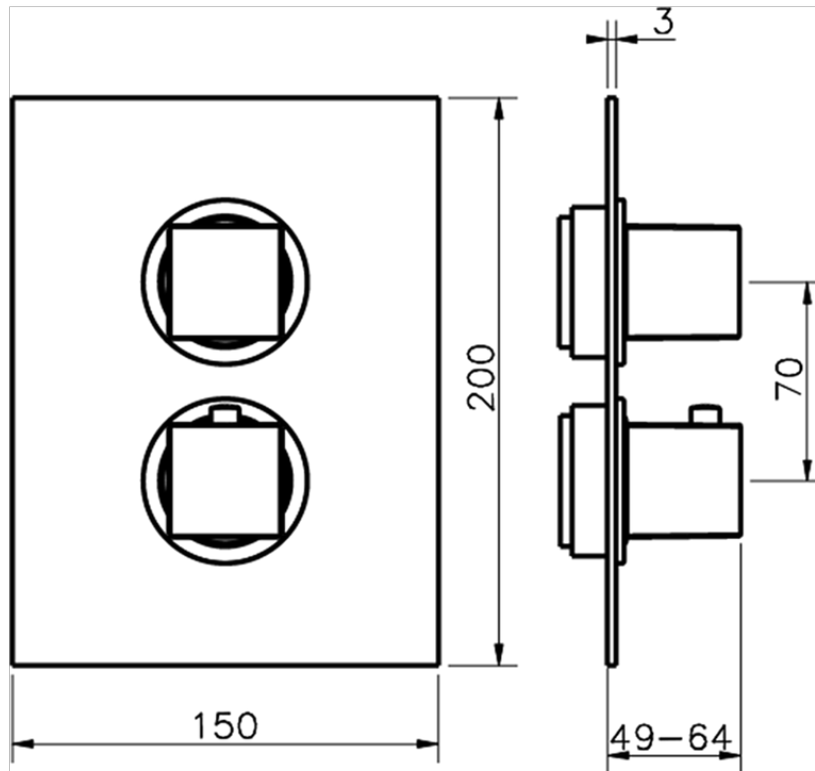

Exposed part for con.thermo.shower valve, 3-outlet THERMO_NE018200

NE018200

<https://en.huberitalia.com/exposed-part-for-con-thermo-shower-valve-3-outlet-thermo-ne018200>

Piastra/Plate/Plaque/Platte/Placa

2-3mm: XX 25-40 YY 76-91

10 mm: XX 16-31 YY 65-80

ZB018201

<https://en.huberitalia.com/3-outlet-concealed-thermostatic-shower-valve-concealed-zb018201>

2024-12-22