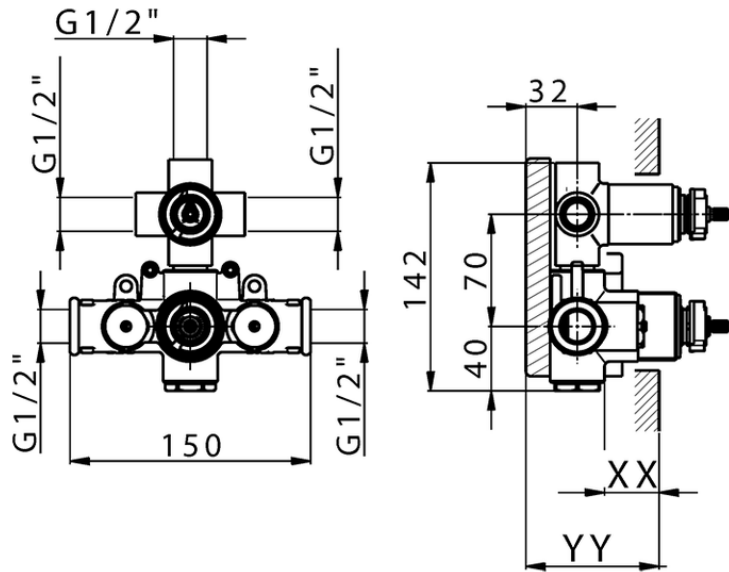

Exposed part for con.thermo.shower valve, 3-outlet THERMO_NE018200

NE018200

<https://en.huberitalia.com/exposed-part-for-con-thermo-shower-valve-3-outlet-thermo-ne018200>

Piastra/Plate/Plaque/Platte/Placa

2-3mm: XX 25-40 YY 76-91

10 mm: XX 16-31 YY 65-80

ZB018201

<https://en.huberitalia.com/3-outlet-concealed-thermostatic-shower-valve-concealed-zb018201>

2024-12-22