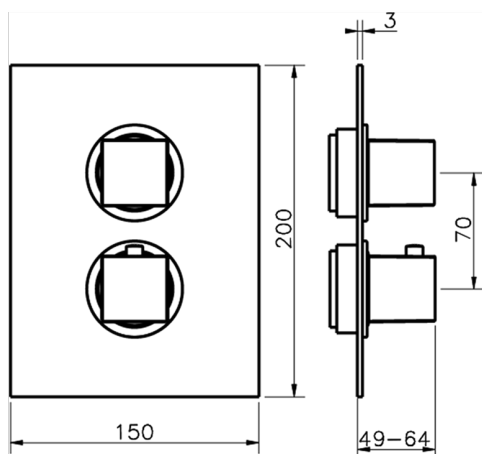

CHARACTERISTICS

Installation **Concealed**
Required concealed parts **ZB018201**

Thermostatic

The Huber thermostatic is your personal water manager, helping you to handle, control and save water and energy.