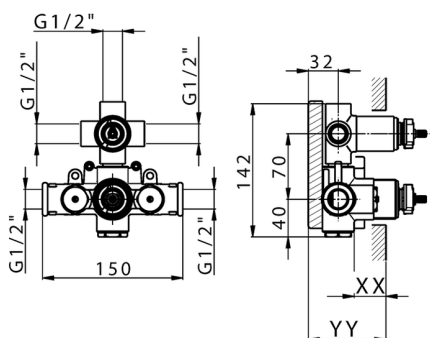

3-outlet Concealed thermostatic shower valve CONCEALED_ZB018201

MODEL **ZB018201**

3-Outlet Concealed thermostatic mixer, with 3-outlet diverter, without trim kit

AVAILABLE FINISHINGS

CHARACTERISTICS

| | |
|---------------------------------------|------------------|
| Installation | Concealed |
| Cartridge Spare Parts | 24.04A.PP |
| 8x20 Plus P Thermostatic Valve | |
| Concealed | 1 |

Piastra/Plate/Plaque/Platte/Placa

2-3mm: XX 25-40 YY 76-91

10 mm: XX 16-31 YY 65-80

DeviaStop

The Huber Devia Stop technology allows to adjust the water flow and to direct it to the selected output point (overhead soaker, hand shower, etc).