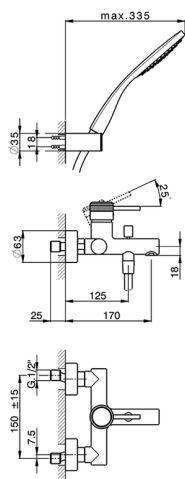

## Single lever bath mixer, with shower set CHRONOS\_CR000123

MODEL **CR000123**

Single lever bath mixer, with shower set, wall mounted adjustable handshower bracket, 130 mm ABS Emotion one spray handshower, 150 cm SUPREME smooth flexible hose

### CHARACTERISTICS

Cartridge Spare Parts **ZZ95435000**

**35 mm Cartridge**

2025-01-05