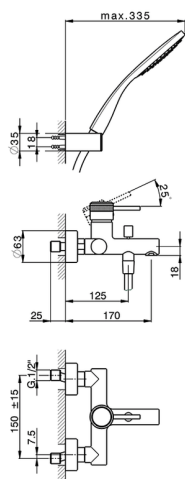

Single lever bath mixer, with shower set CHRONOS_CR000123

MODEL **CR000123**

Single lever bath mixer, with shower set, wall mounted adjustable handshower bracket, 130 mm ABS Emotion one spray handshower, 150 cm SUPREME smooth flexible hose

AVAILABLE FINISHINGS

- 
21 21 Chrome
- 
2F 2F Brushed Nickel
- 
2Q 2Q Black Titanium

CHARACTERISTICS

Cartridge Spare Parts **ZZ95435000**

35 mm Cartridge

2024-12-18