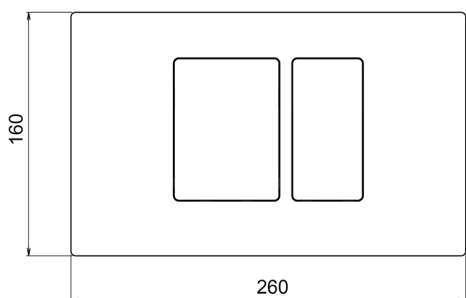

AVAILABLE FINISHINGS

D1 D1 Brushed Inox

21 21 Chrome

40 40 Matt Black

4Q 4Q Matt White

2W 2W Brushed Gold

3W 3W Brushed Black Titanium