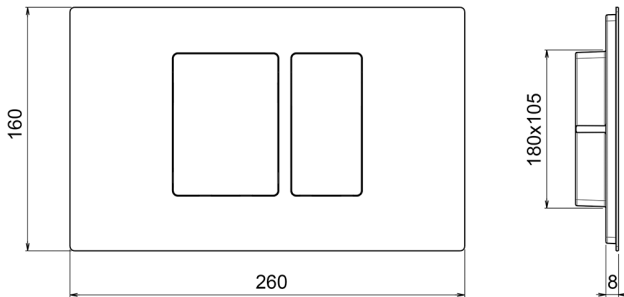

AVAILABLE FINISHINGS

- **D1** D1 Brushed Inox
- **21** 21 Chrome
- **40** 40 Matt Black
- **4Q** 4Q Matt White
- **2W** 2W Brushed Gold
- **3W** 3W Brushed Black Titanium