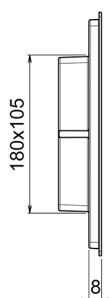

Universal toilet flush plate inox AISI 304 COMPONENTS_ZB001850

MODEL **ZB001850**

Universal toilet flush plate inox AISI 304, rectangular buttons with front actuation, water saving dual-flush system, compatible with: Geberit (mod. Sigma 8cm - 12cm), Tece (mod. 2003-2020, 2021-Now), Viega (mod. Prevista 3H, 3L, 3F), Oli (mod. 74 - 120Plus, Expert Quadra Plus)

AVAILABLE FINISHINGS

D1 D1 Brushed Inox

21 21 Chrome

40 40 Matt Black

4Q 4Q Matt White

2W 2W Brushed Gold

3W 3W Brushed Black Titanium

2026-06-26