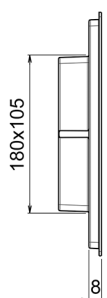

## Universal toilet flush plate inox AISI 304 COMPONENTS\_ZB001850

MODEL **ZB001850**

Universal toilet flush plate inox AISI 304, rectangular buttons with front actuation, water saving dual-flush system, compatible with: Geberit (mod. Sigma 8cm - 12cm), Tece (mod. 2003-2020, 2021-Now), Viega (mod. Prevista 3H, 3L, 3F), Oli (mod. 74 - 120Plus, Expert Quadra Plus)

### AVAILABLE FINISHINGS

-  **D1** D1 Brushed Inox
-  **21** 21 Chrome
-  **40** 40 Matt Black
-  **4Q** 4Q Matt White
-  **2W** 2W Brushed Gold
- 3W** 3W Brushed Black Titanium

2026-06-26