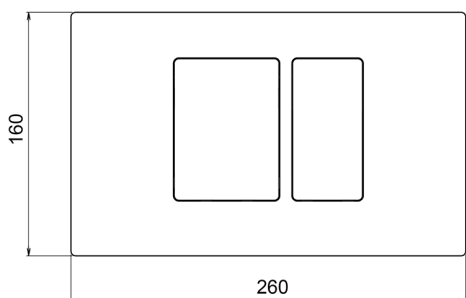

AVAILABLE FINISHINGS

- **D1** D1 Brushed Inox
- **21** 21 Chrome
- **40** 40 Matt Black
- **4Q** 4Q Matt White
- **2W** 2W Brushed Gold
- **3W** 3W Brushed Black Titanium