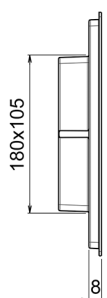

Universal toilet flush plate inox AISI 304 COMPONENTS_ZB001850

MODEL **ZB001850**

Universal toilet flush plate inox AISI 304, rectangular buttons with front actuation, water saving dual-flush system, compatible with: Geberit (mod. Sigma 8cm - 12cm), Tece (mod. 2003-2020, 2021-Now), Viega (mod. Prevista 3H, 3L, 3F), Oli (mod. 74 - 120Plus, Expert Quadra Plus)

AVAILABLE FINISHINGS

-  **D1** D1 Brushed Inox
-  **21** 21 Chrome
-  **40** 40 Matt Black
-  **4Q** 4Q Matt White
-  **2W** 2W Brushed Gold
- 3W** 3W Brushed Black Titanium

2026-06-09