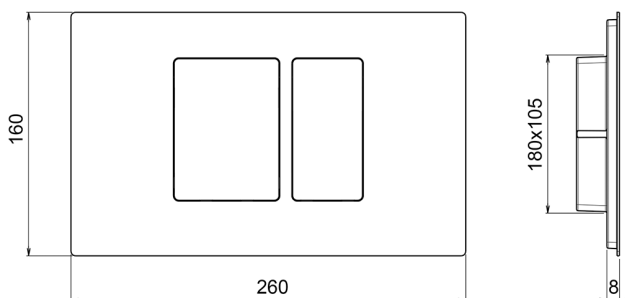

AVAILABLE FINISHINGS

- **D1** D1 Brushed Inox
- **21** 21 Chrome
- **40** 40 Matt Black
- **4Q** 4Q Matt White
- **2W** 2W Brushed Gold
- **3W** 3W Brushed Black Titanium