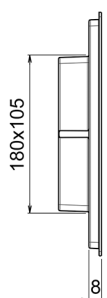

## Universal toilet flush plate inox AISI 304 COMPONENTS\_ZB001850

MODEL **ZB001850**

Universal toilet flush plate inox AISI 304, rectangular buttons with front actuation, water saving dual-flush system, compatible with: Geberit (mod. Sigma 8cm - 12cm), Tece (mod. 2003-2020, 2021-Now), Viega (mod. Prevista 3H, 3L, 3F), Oli (mod. 74 - 120Plus, Expert Quadra Plus)

### AVAILABLE FINISHINGS

-  **D1** D1 Brushed Inox
-  **21** 21 Chrome
-  **40** 40 Matt Black
-  **4Q** 4Q Matt White
-  **2W** 2W Brushed Gold
- 3W** 3W Brushed Black Titanium

2026-05-15