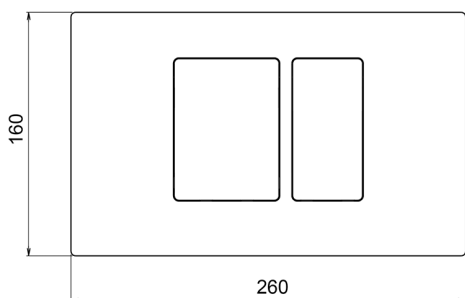

AVAILABLE FINISHINGS

- **D1** D1 Brushed Inox
- **21** 21 Chrome
- **40** 40 Matt Black
- **4Q** 4Q Matt White
- **2W** 2W Brushed Gold
- **3W** 3W Brushed Black Titanium