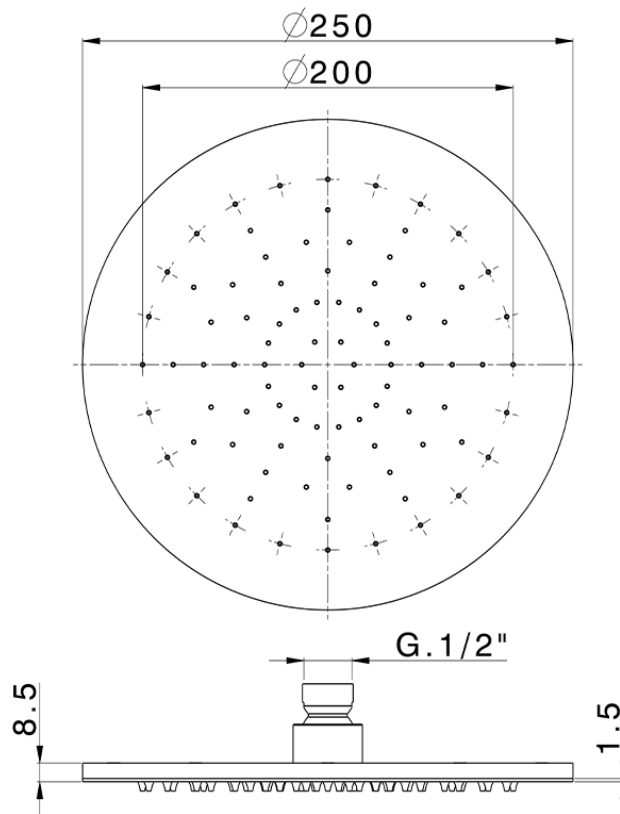

## Ø 250 mm inspectable arm showerheads SHOWER\_SS020010

SS020010

<https://en.huberitalia.com/o-250-mm-inspectable-arm-showerheads-shower-ss020010>

2025-04-24