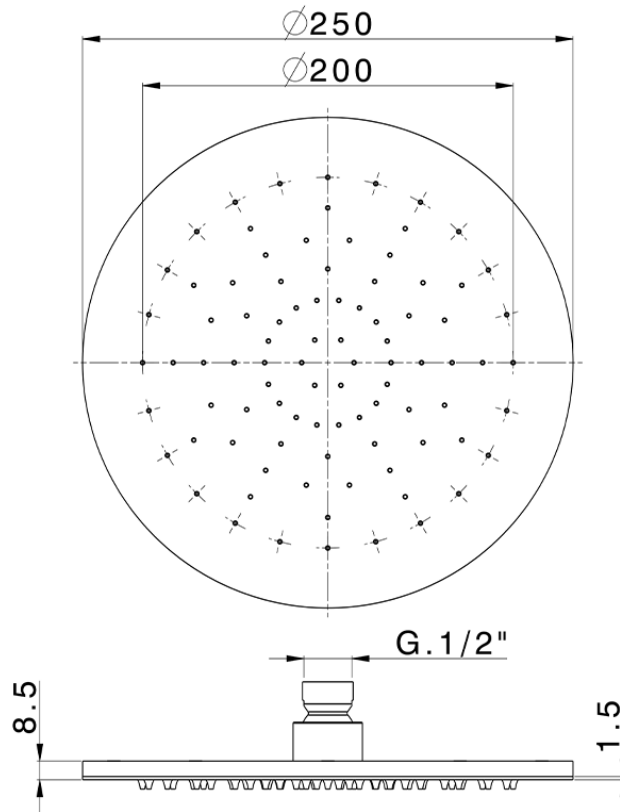

## Ø 250 mm inspectable arm showerheads SHOWER\_SS020010

SS020010

<https://en.huberitalia.com/o-250-mm-inspectable-arm-showerheads-shower-ss020010>

2025-04-07