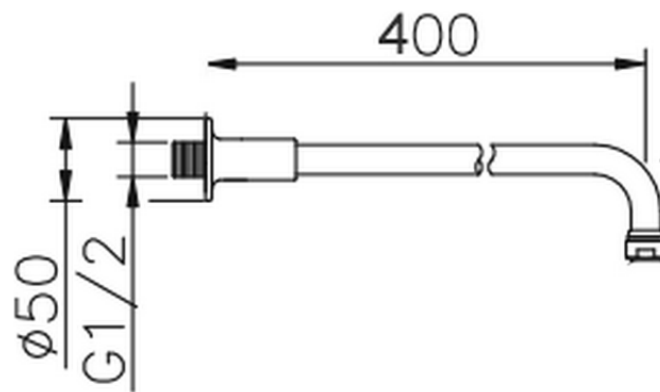

## Shower arm VT-CS SHOWER\_05.BD.02H.

05.BD.02H.

<https://en.huberitalia.com/shower-arm-vt-cs-shower-05-bd-02h>

2025-04-07