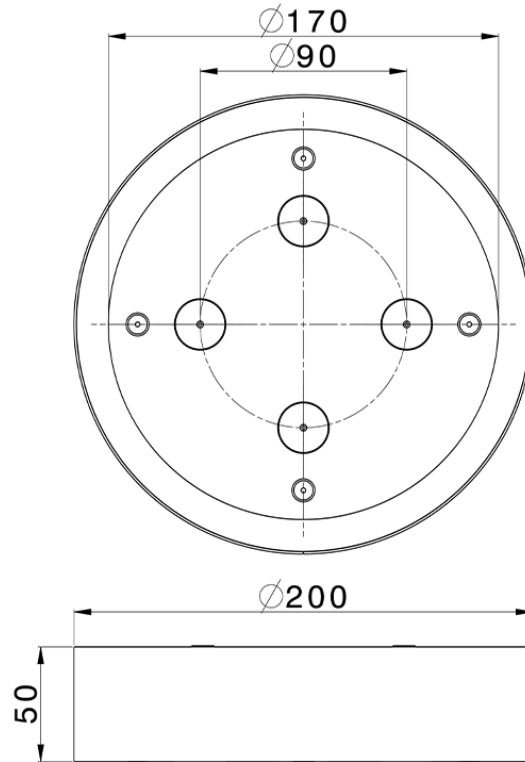

Ø 200 mm Chromotherapy Ceiling showerhead ZEN_ZS1C0270

ZS1C0270

<https://en.huberitalia.com/o-200-mm-chromotherapy-ceiling-showerhead-zen-zs1c0270>

2025-04-07