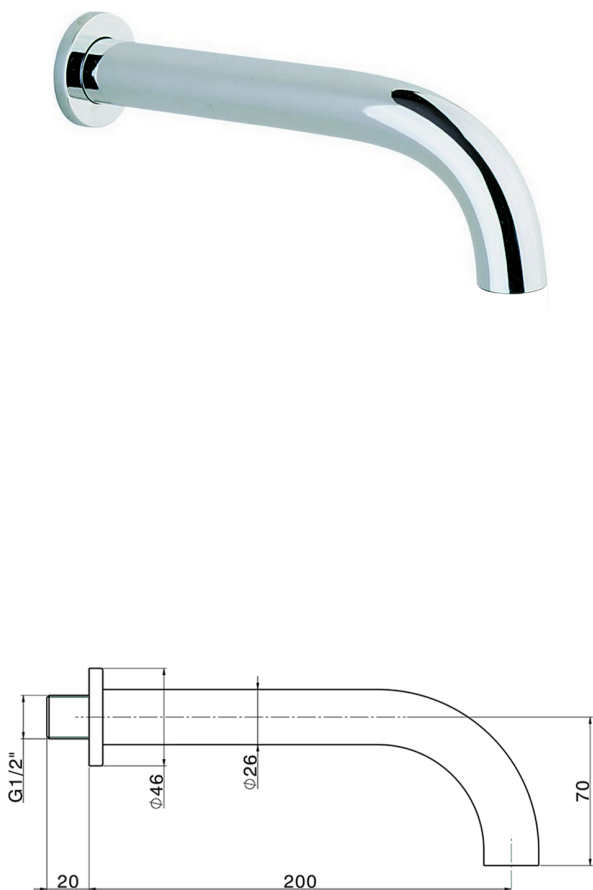

Spout NUOVA KIRUNA_ZB001250

MODEL **ZB001250**

Spout, 200 mm length, 1/2" M connection

AVAILABLE FINISHINGS

- **21** 21 Chrome
- **26** 26 Old Copper
- **2F** 2F Brushed Nickel
- **2W** 2W Brushed Gold
- **40** 40 Matt Black
- **4Q** 4Q Matt White

CHARACTERISTICS

2025-04-23