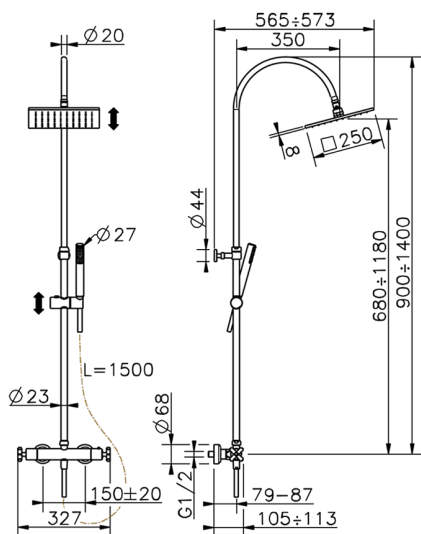

## 2-function Thermostatic shower set COLUMNS\_SUC80020

MODEL **SUC80020**

2-function Thermostatic shower set, 2-outlet devia stop, adjustable riser column, sliding handshower bracket, ABS 27 mm minimalistic one spray handshower, 250x250 mm Brass square showerhead 8 mm thick, 150 cm smooth SILVERFLEX Flexible Hose

AVAILABLE FINISHINGS

CHARACTERISTICS

Cartridge Spare Parts **24.04A.PP**

**8x20 Plus P Thermostatic Valve**

### DeviaStop

The Huber Devia Stop technology allows to adjust the water flow and to direct it to the selected output point (overhead soaker, hand shower, etc).