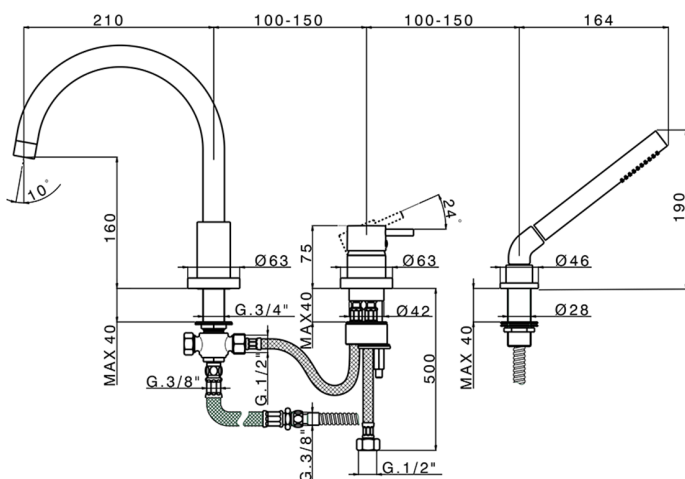

3-Hole deck mounted single lever bath mixer NUOVA KIRUNA_K2001260

MODEL **K2001260**

3-Hole deck mounted single lever bath mixer, automatic diverter, Brass One Spray handshower, 175 cm Brass flexible hose

AVAILABLE FINISHINGS

-  **21** 21 Chrome
-  **26** 26 Old Copper
-  **2F** 2F Brushed Nickel
-  **2W** 2W Brushed Gold
-  **40** 40 Matt Black
-  **4Q** 4Q Matt White

CHARACTERISTICS

Cartridge Spare Parts **ZZ93196000**

38 mm Cartridge

2024-09-21