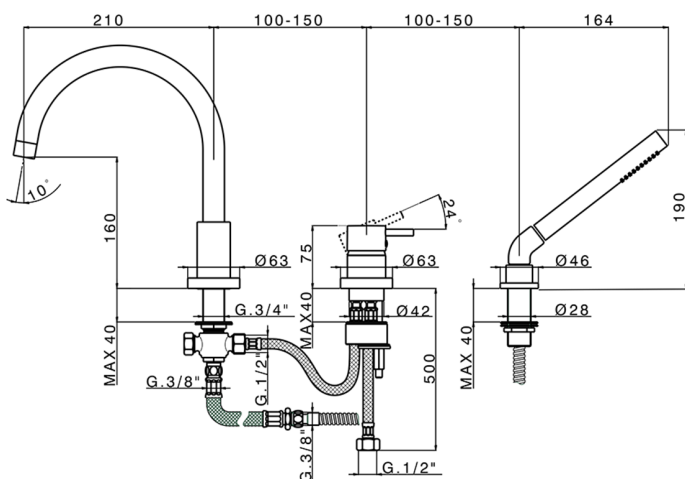

## 3-Hole deck mounted single lever bath mixer NUOVA KIRUNA\_K2001260

MODEL **K2001260**

3-Hole deck mounted single lever bath mixer, automatic diverter, Brass One Spray handshower, 175 cm Brass flexible hose

### CHARACTERISTICS

Cartridge Spare Parts **ZZ93196000**

**38 mm Cartridge**

2024-09-21