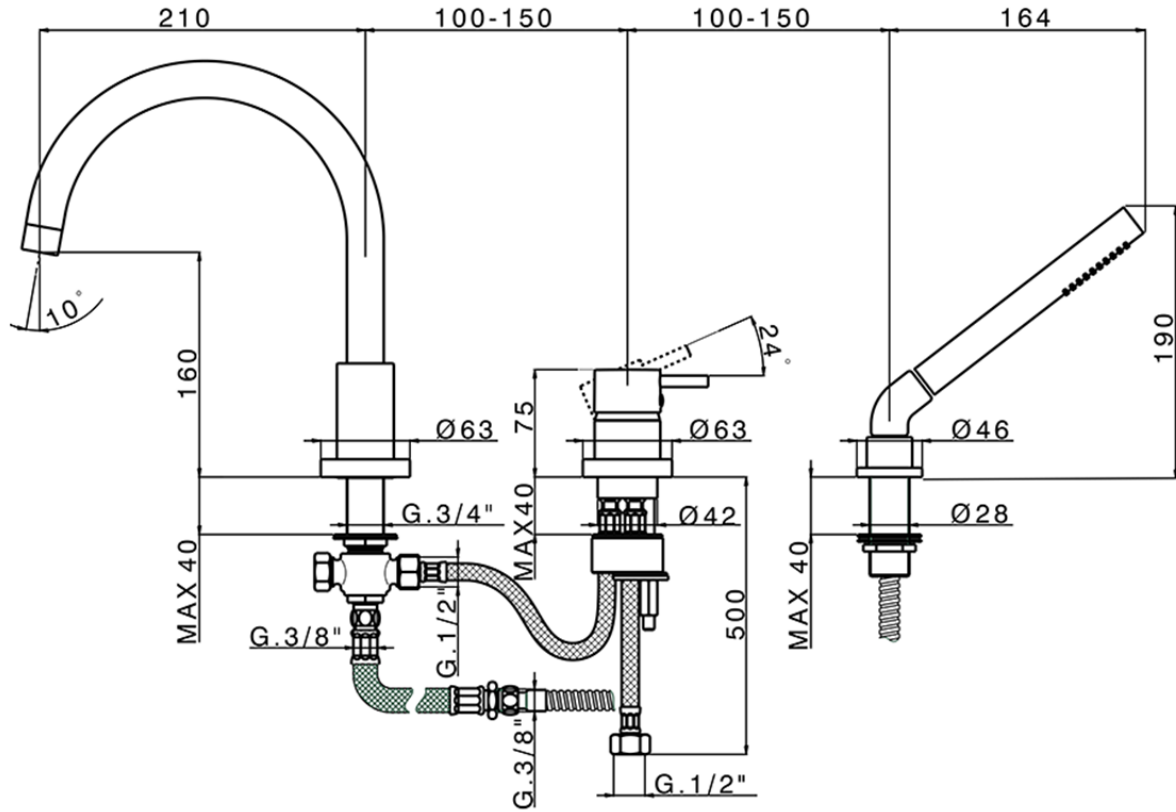

3-Hole deck mounted single lever bath mixer NUOVA KIRUNA_K2001260

K2001260

<https://en.huberitalia.com/3-hole-deck-mounted-single-lever-bath-mixer-nuova-kiruna-k2001260>

2024-09-21