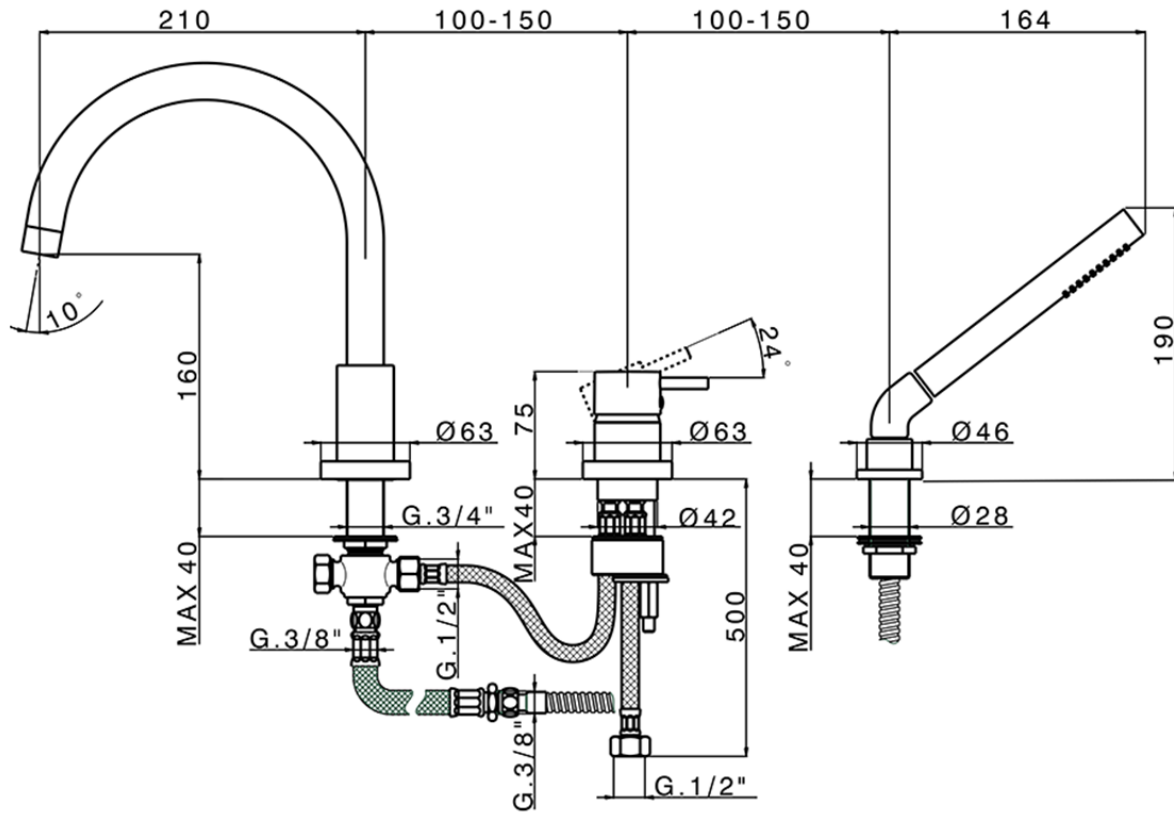

3-Hole deck mounted single lever bath mixer NUOVA KIRUNA\_K2001260

K2001260

<https://en.huberitalia.com/3-hole-deck-mounted-single-lever-bath-mixer-nuova-kiruna-k2001260>

2024-09-21