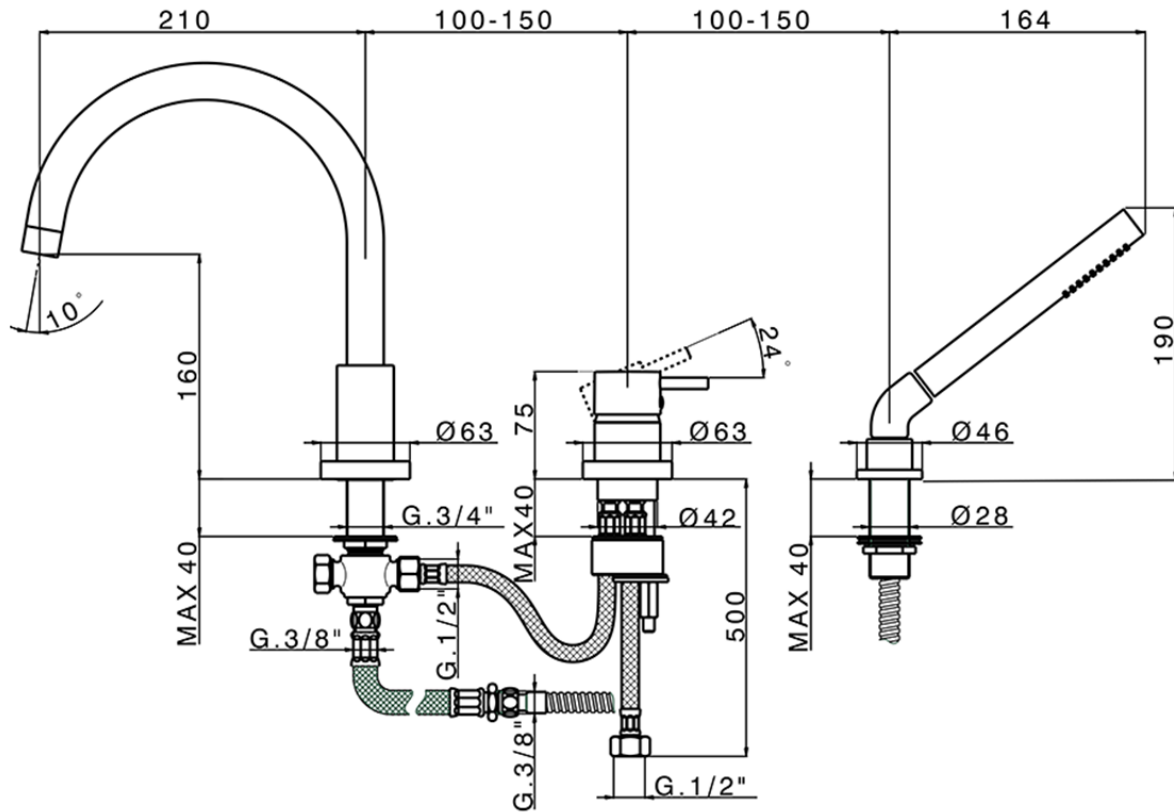

3-Hole deck mounted single lever bath mixer NUOVA KIRUNA_K2001260

K2001260

<https://en.huberitalia.com/3-hole-deck-mounted-single-lever-bath-mixer-nuova-kiruna-k2001260>

2024-09-21