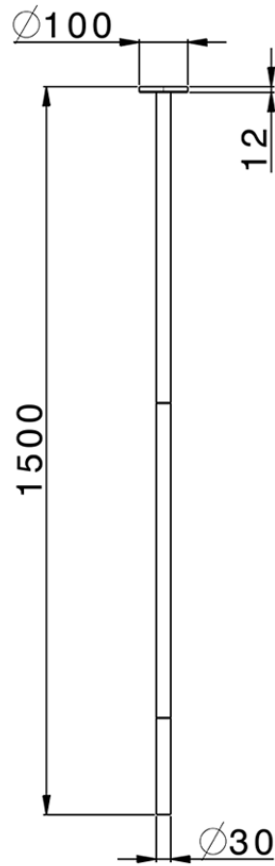

Ceiling-mounted basin spout M32_ZB010540

ZB010540

<https://en.huberitalia.com/ceiling-mounted-basin-spout-m32-zb010540>

2024-11-23