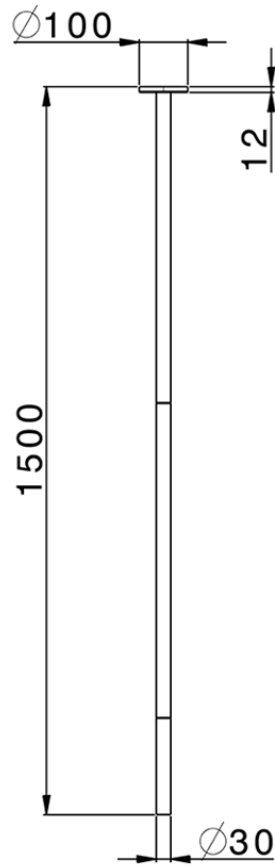

## Ceiling-mounted basin spout M32\_ZB010540

ZB010540

<https://en.huberitalia.com/ceiling-mounted-basin-spout-m32-zb010540>

2024-11-22