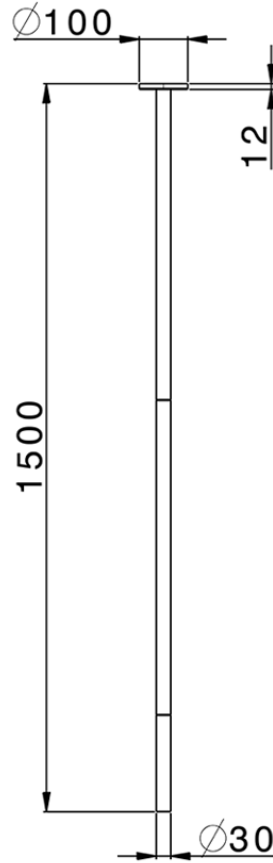

Ceiling-mounted basin spout M32_ZB010540

ZB010540

<https://en.huberitalia.com/ceiling-mounted-basin-spout-m32-zb010540>

2024-11-24