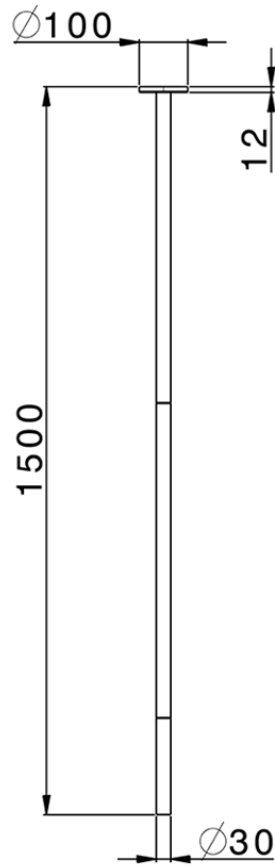

Ceiling-mounted basin spout M32_ZB010540

ZB010540

<https://en.huberitalia.com/ceiling-mounted-basin-spout-m32-zb010540>

2024-11-21