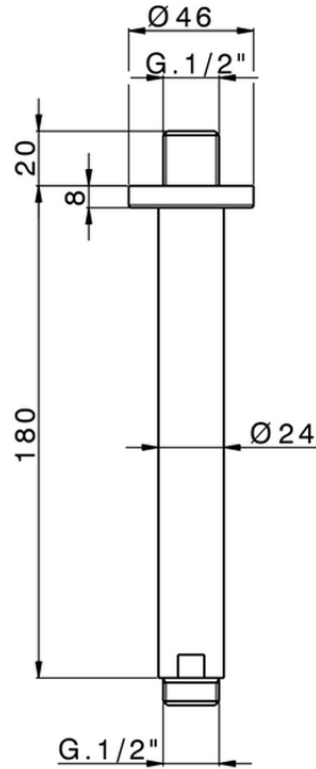

Ceiling shower arm SHOWER_SS013250

SS013250

<https://en.huberitalia.com/ceiling-shower-arm-shower-ss013250>

2024-12-19