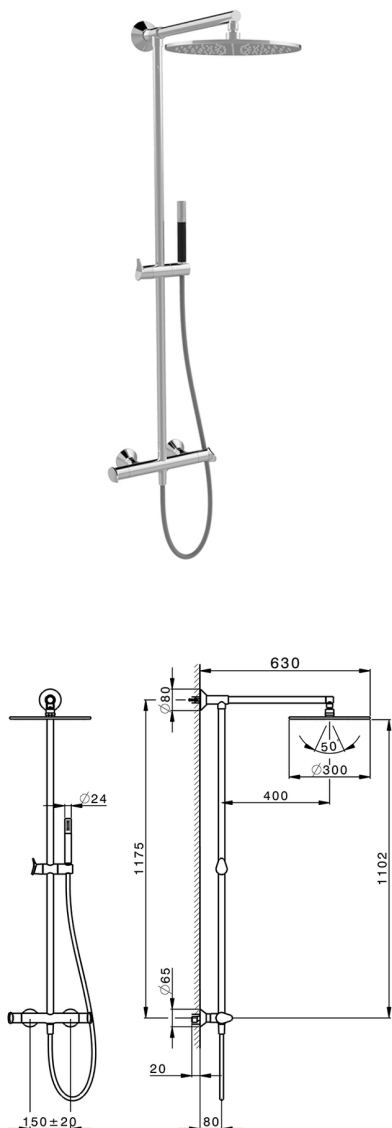

## 2-function Thermostatic shower set HARLOCK\_HCC78020

MODEL **HCC78020**

2-function Thermostatic shower set, 2-outlet devia stop, not adjustable column, sliding brass handshower holder, Brass D.24mm minimalist one spray handshower, 300 mm Brass Round shower head, 150 cm smooth SUPREME flexible hose

### AVAILABLE FINISHINGS

-  **21** 21 Chrome
-  **40** 40 Matt Black
-  **4Q** 4Q Matt White
-  **6T** 6T Chrome/Matt Black

### CHARACTERISTICS

Cartridge Spare Parts **ZZ96551000**

**TMX 25 Thermostatic Valve**

#### DeviaStop

The Huber Devia Stop technology allows to adjust the water flow and to direct it to the selected output point (overhead soaker, hand shower, etc).