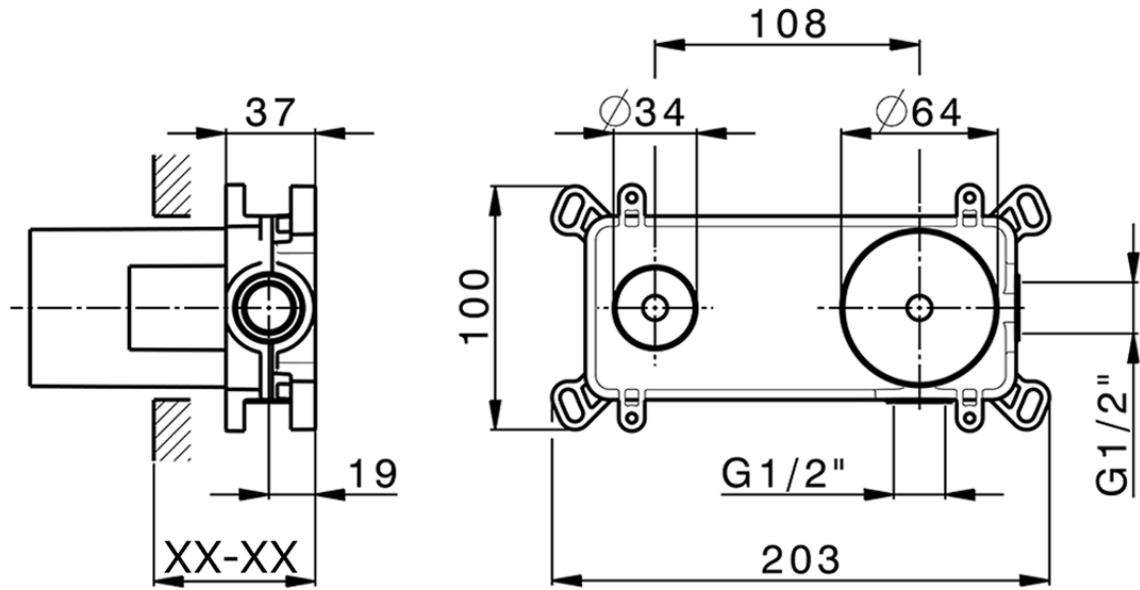

Exposed part for single lever washbasin valve CHRONOS_CR00551A

CR00551A

<https://en.huberitalia.com/exposed-part-for-single-lever-washbasin-valve-chronos-cr00551a>

Piastra/Plate/Plaque/Platte/Placa

2-3mm: XX 56-76

10mm: XX 48-68