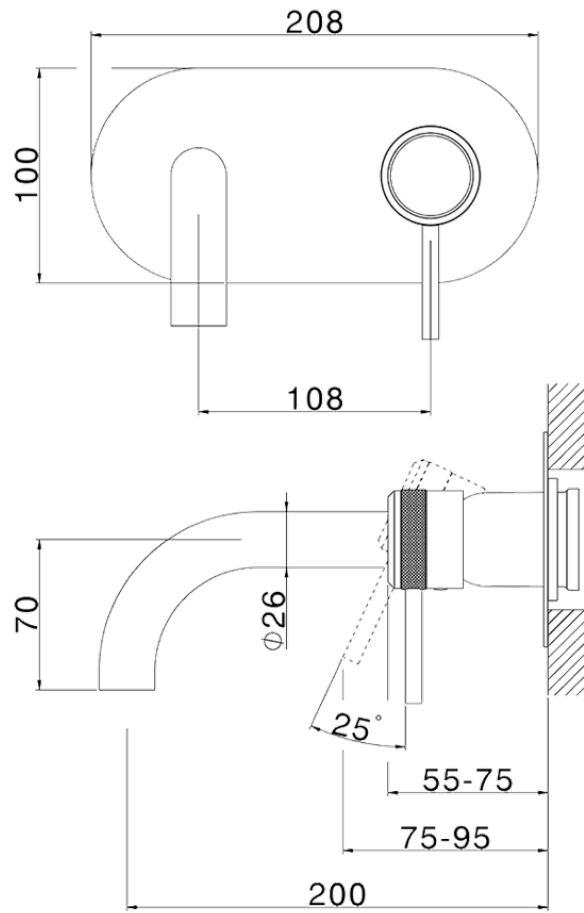

## Exposed part for single lever washbasin valve CHRONOS\_CR00551A

CR00551A

<https://en.huberitalia.com/exposed-part-for-single-lever-washbasin-valve-chronos-cr00551a>

Piastra/Plate/Plaque/Platte/Placa

2-3mm: XX 56-76

10mm: XX 48-68