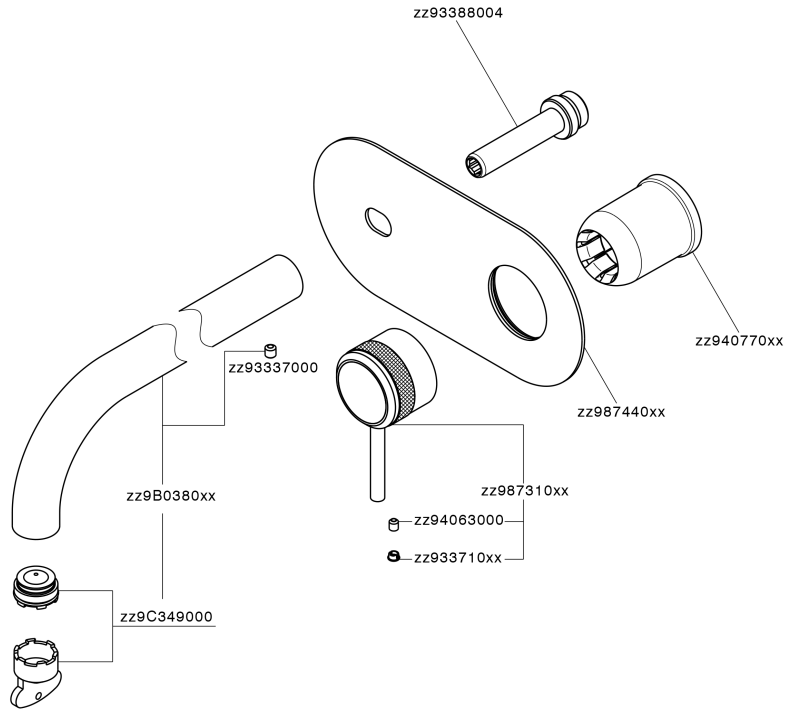

Exposed part for single lever washbasin valve CHRONOS_CR00551A

CR00551A

<https://en.huberitalia.com/exposed-part-for-single-lever-washbasin-valve-chronos-cr00551a>

Concealed single lever washbasin mixer Easy-Box CONCEALED_ZB002450

ZB002450

<https://en.huberitalia.com/concealed-single-lever-washbasin-mixer-easy-box-concealed-zb002450>

2026-06-09