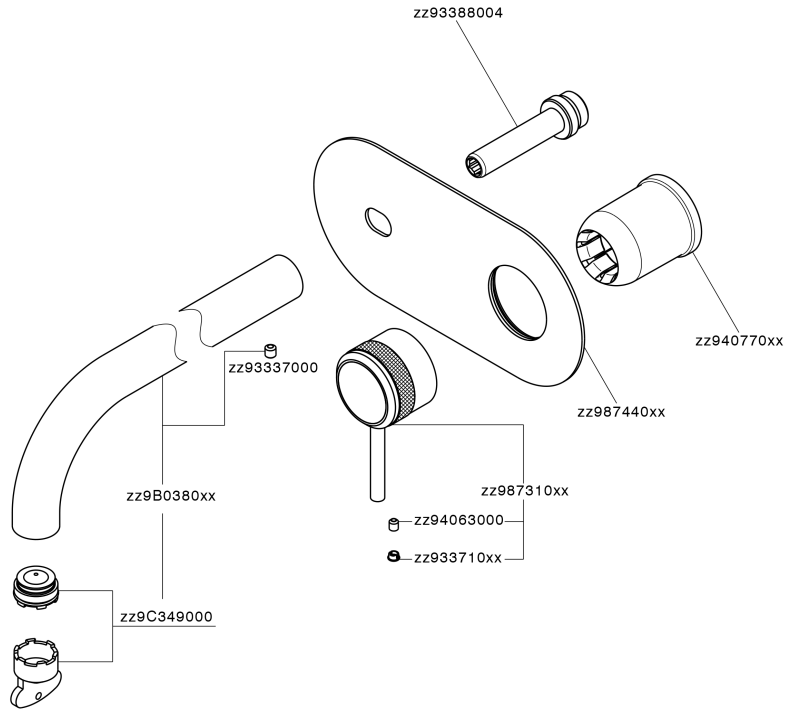

Exposed part for single lever washbasin valve CHRONOS_CR00551A

CR00551A

<https://en.huberitalia.com/exposed-part-for-single-lever-washbasin-valve-chronos-cr00551a>

Concealed single lever washbasin mixer Easy-Box CONCEALED_ZB002450

ZB002450

<https://en.huberitalia.com/concealed-single-lever-washbasin-mixer-easy-box-concealed-zb002450>

2026-04-06