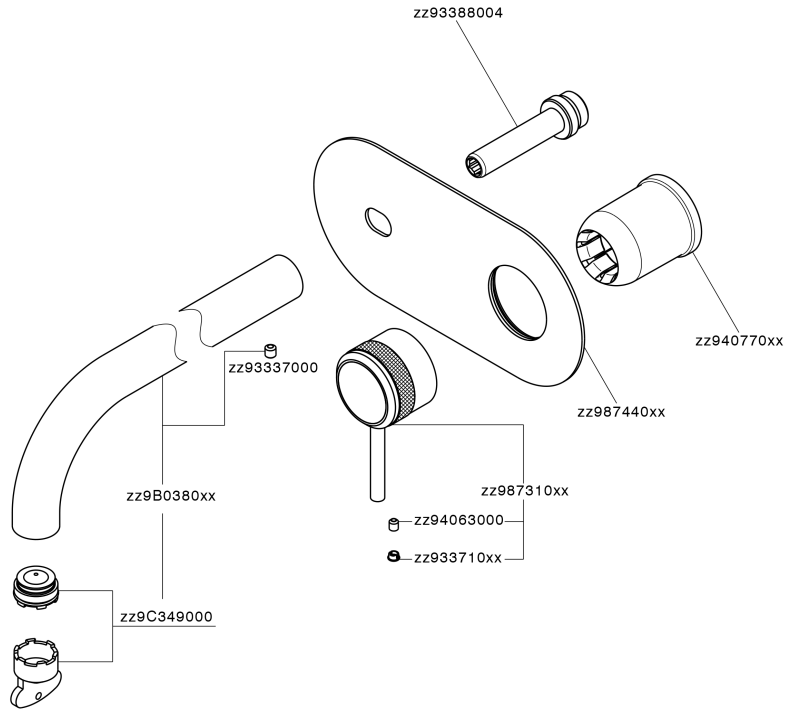

## Exposed part for single lever washbasin valve CHRONOS\_CR00551A

CR00551A

<https://en.huberitalia.com/exposed-part-for-single-lever-washbasin-valve-chronos-cr00551a>

## Concealed single lever washbasin mixer Easy-Box CONCEALED\_ZB002450

ZB002450

<https://en.huberitalia.com/concealed-single-lever-washbasin-mixer-easy-box-concealed-zb002450>

2026-06-10