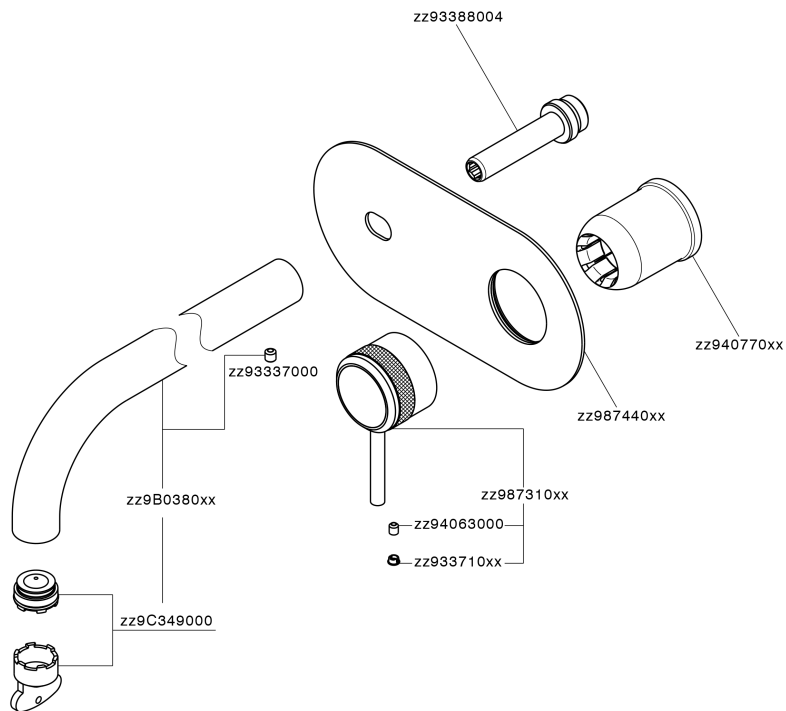

Exposed part for single lever washbasin valve CHRONOS_CR00551A

MODEL **CR00551A**

Exposed part for single lever washbasin valve, without concealed part, spout L.200 mm, for item Easy-Box ZB002450 and art. ZB025510

AVAILABLE FINISHINGS

-  **21** 21 Chrome
-  **2F** 2F Brushed Nickel
-  **2Q** 2Q Black Titanium

CHARACTERISTICS

Installation **Concealed**
 Required concealed parts **ZB002450**

Exposed part for single lever washbasin valve CHRONOS_CR00551A

CR00551A

<https://en.huberitalia.com/exposed-part-for-single-lever-washbasin-valve-chronos-cr00551a>

Concealed single lever washbasin mixer Easy-Box CONCEALED_ZB002450

MODEL **ZB002450**

Concealed single lever washbasin mixer
Easy-Box, with protection guard box, without trim kit

AVAILABLE FINISHINGS

CHARACTERISTICS

Installation	Concealed
Cartridge Spare Parts	ZZ95409000
35 mm Cartridge	
Concealed	1

Piastra/Plate/Plaque/Platte/Placa

2-3mm: XX 56-76

10mm: XX 48-68

DeviaStop

The Huber Devia Stop technology allows to adjust the water flow and to direct it to the selected output point (overhead soaker, hand shower, etc).