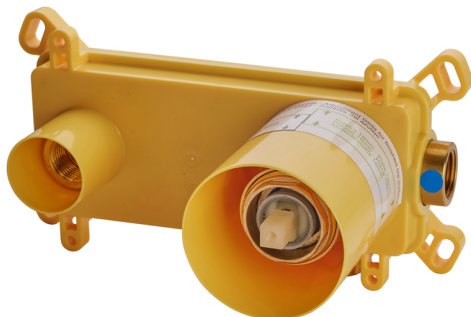

## Exposed part for single lever washbasin valve CHRONOS\_CR00551A

MODEL **CR00551A**

Exposed part for single lever washbasin valve, without concealed part, spout L.200 mm, for item Easy-Box ZB002450 and art. ZB025510

## Exposed part for single lever washbasin valve CHRONOS\_CR00551A

CR00551A

<https://en.huberitalia.com/exposed-part-for-single-lever-washbasin-valve-chronos-cr00551a>

## Concealed single lever washbasin mixer Easy-Box CONCEALED\_ZB002450

MODEL **ZB002450**

Concealed single lever washbasin mixer  
Easy-Box, with protection guard box, without trim kit

AVAILABLE FINISHINGS

**04** 04 Without finishing

CHARACTERISTICS

Installation	<b>Concealed</b>
Cartridge Spare Parts	<b>ZZ95409000</b>
<b>35 mm Cartridge</b>	
Concealed	<b>1</b>

Piastra/Plate/Plaque/Platte/Placa

2-3mm: XX 56-76