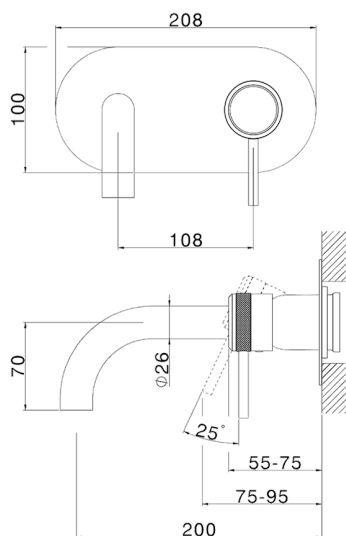

Exposed part for single lever washbasin valve CHRONOS_CR00551A

MODEL **CR00551A**

Exposed part for single lever washbasin valve, without concealed part, spout L.200 mm, for item Easy-Box ZB002450 and art. ZB025510

AVAILABLE FINISHINGS

-  **21** 21 Chrome
-  **2F** 2F Brushed Nickel
-  **2Q** 2Q Black Titanium

CHARACTERISTICS

Installation **Concealed**
 Required concealed parts **ZB002450**

Exposed part for single lever washbasin valve CHRONOS_CR00551A

CR00551A

<https://en.huberitalia.com/exposed-part-for-single-lever-washbasin-valve-chronos-cr00551a>

Concealed single lever washbasin mixer Easy-Box CONCEALED_ZB002450

MODEL **ZB002450**

Concealed single lever washbasin mixer
Easy-Box, with protection guard box, without trim kit

AVAILABLE FINISHINGS

CHARACTERISTICS

Installation	Concealed
Cartridge Spare Parts	ZZ95409000
35 mm Cartridge	
Concealed	1

Piastra/Plate/Plaque/Platte/Placa

2-3mm: XX 56-76

10mm: XX 48-68

DeviaStop

The Huber Devia Stop technology allows to adjust the water flow and to direct it to the selected output point (overhead soaker, hand shower, etc).