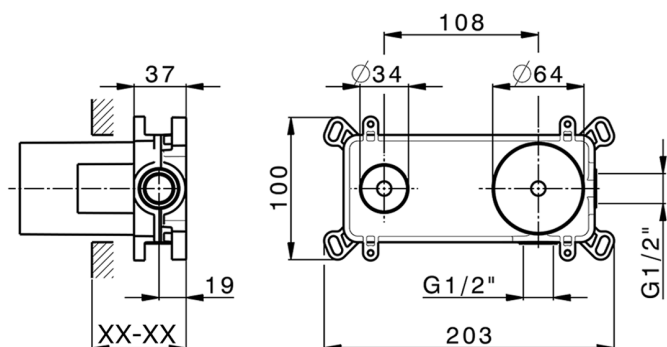

Exposed part for single lever washbasin valve CHRONOS_CR00551A

MODEL **CR00551A**

Exposed part for single lever washbasin valve, without concealed part, spout L.200 mm, for item Easy-Box ZB002450 and art. ZB025510

CR00551A

<https://en.huberitalia.com/exposed-part-for-single-lever-washbasin-valve-chronos-cr00551a>

Concealed single lever washbasin mixer Easy-Box CONCEALED_ZB002450

MODEL **ZB002450**

Concealed single lever washbasin mixer
Easy-Box, with protection guard box, without trim kit

AVAILABLE FINISHINGS

04 04 Without finishing

CHARACTERISTICS

| | |
|------------------------|-------------------|
| Installation | Concealed |
| Cartridge Spare Parts | ZZ95409000 |
| 35 mm Cartridge | |
| Concealed | 1 |

Piastra/Plate/Plaque/Platte/Placa

2-3mm: XX 56-76

10mm: XX 48-68

DeviaStop

The Huber Devia Stop technology allows to adjust the water flow and to direct it to the selected output point (overhead soaker, hand shower, etc).