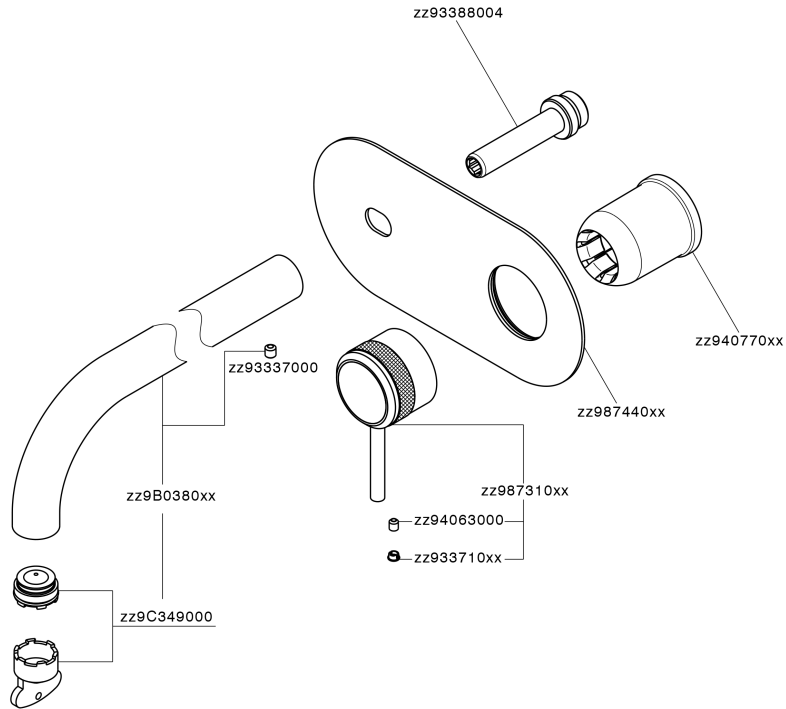

## Exposed part for single lever washbasin valve CHRONOS\_CR00551A

MODEL **CR00551A**

Exposed part for single lever washbasin valve, without concealed part, spout L.200 mm, for item Easy-Box ZB002450 and art. ZB025510

## Exposed part for single lever washbasin valve CHRONOS\_CR00551A

CR00551A

<https://en.huberitalia.com/exposed-part-for-single-lever-washbasin-valve-chronos-cr00551a>

## Concealed single lever washbasin mixer Easy-Box CONCEALED\_ZB002450

MODEL **ZB002450**

Concealed single lever washbasin mixer  
Easy-Box, with protection guard box, without trim kit

AVAILABLE FINISHINGS

10mm: XX 48-68