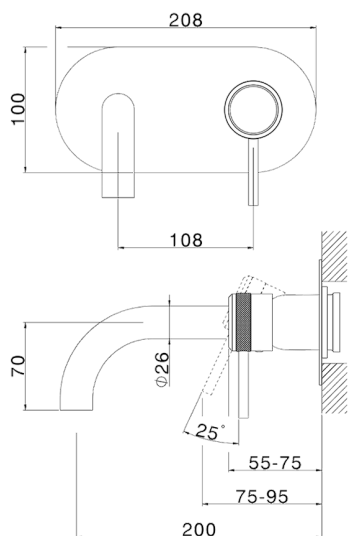

CHARACTERISTICS

Installation **Concealed**
Required concealed parts **ZB002450**