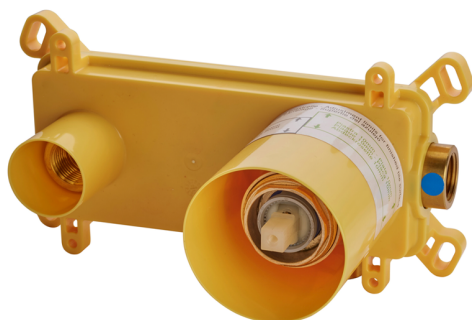

Exposed part for single lever washbasin valve CHRONOS_CR00551A

MODEL **CR00551A**

Exposed part for single lever washbasin valve, without concealed part, spout L.200 mm, for item Easy-Box ZB002450 and art. ZB025510

AVAILABLE FINISHINGS

-  **21** 21 Chrome
-  **2F** 2F Brushed Nickel
-  **2Q** 2Q Black Titanium

CHARACTERISTICS

Installation **Concealed**
 Required concealed parts **ZB002450**

Exposed part for single lever washbasin valve CHRONOS_CR00551A

CR00551A

<https://en.huberitalia.com/exposed-part-for-single-lever-washbasin-valve-chronos-cr00551a>

Concealed single lever washbasin mixer Easy-Box CONCEALED_ZB002450

MODEL **ZB002450**

Concealed single lever washbasin mixer
Easy-Box, with protection guard box, without trim kit

Piastra/Plate/Plaque/Platte/Placa

2-3mm: XX 56-76

10mm: XX 48-68

DeviaStop

The Huber Devia Stop technology allows to adjust the water flow and to direct it to the selected output point (overhead soaker, hand shower, etc).