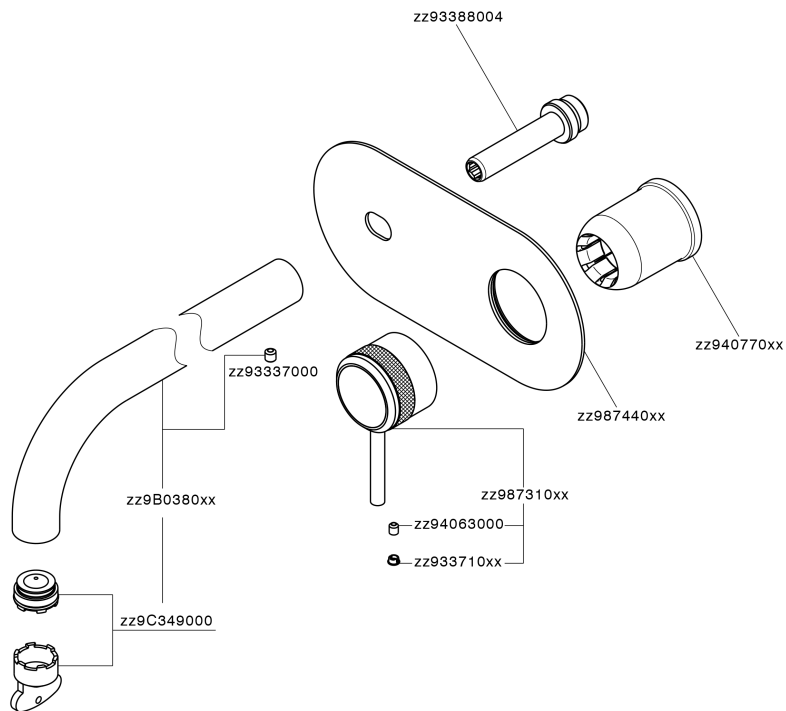

Exposed part for single lever washbasin valve CHRONOS_CR00551A

MODEL **CR00551A**

Exposed part for single lever washbasin valve, without concealed part, spout L.200 mm, for item Easy-Box ZB002450 and art. ZB025510

AVAILABLE FINISHINGS

-  **21** 21 Chrome
-  **2F** 2F Brushed Nickel
-  **2Q** 2Q Black Titanium

CHARACTERISTICS

Installation **Concealed**
 Required concealed parts **ZB002450**

Exposed part for single lever washbasin valve CHRONOS_CR00551A

CR00551A

<https://en.huberitalia.com/exposed-part-for-single-lever-washbasin-valve-chronos-cr00551a>

Concealed single lever washbasin mixer Easy-Box CONCEALED_ZB002450

MODEL **ZB002450**

Concealed single lever washbasin mixer
Easy-Box, with protection guard box, without trim kit

Piastra/Plate/Plaque/Platte/Placa

2-3mm: XX 56-76

10mm: XX 48-68

DeviaStop

The Huber Devia Stop technology allows to adjust the water flow and to direct it to the selected output point (overhead soaker, hand shower, etc).