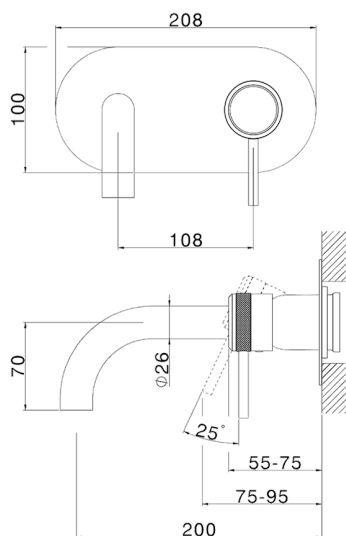

Exposed part for single lever washbasin valve CHRONOS_CR00551A

MODEL **CR00551A**

Exposed part for single lever washbasin valve, without concealed part, spout L.200 mm, for item Easy-Box ZB002450 and art. ZB025510

AVAILABLE FINISHINGS

-  **21** 21 Chrome
-  **2F** 2F Brushed Nickel
-  **2Q** 2Q Black Titanium

CHARACTERISTICS

Installation **Concealed**
 Required concealed parts **ZB002450**

Exposed part for single lever washbasin valve CHRONOS_CR00551A

CR00551A

<https://en.huberitalia.com/exposed-part-for-single-lever-washbasin-valve-chronos-cr00551a>

Concealed single lever washbasin mixer Easy-Box CONCEALED_ZB002450

MODEL **ZB002450**

Concealed single lever washbasin mixer
Easy-Box, with protection guard box, without trim kit

Piastra/Plate/Plaque/Platte/Placa

2-3mm: XX 56-76

10mm: XX 48-68

DeviaStop

The Huber Devia Stop technology allows to adjust the water flow and to direct it to the selected output point (overhead soaker, hand shower, etc).