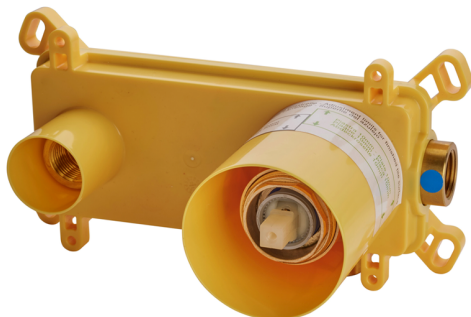

Exposed part for single lever washbasin valve CHRONOS_CR00551A

MODEL **CR00551A**

Exposed part for single lever washbasin valve, without concealed part, spout L.200 mm, for item Easy-Box ZB002450 and art. ZB025510

AVAILABLE FINISHINGS

-  **21** 21 Chrome
-  **2F** 2F Brushed Nickel
-  **2Q** 2Q Black Titanium

CHARACTERISTICS

Installation **Concealed**
 Required concealed parts **ZB002450**

Exposed part for single lever washbasin valve CHRONOS_CR00551A

CR00551A

<https://en.huberitalia.com/exposed-part-for-single-lever-washbasin-valve-chronos-cr00551a>

Concealed single lever washbasin mixer Easy-Box CONCEALED_ZB002450

MODEL **ZB002450**

Concealed single lever washbasin mixer
Easy-Box, with protection guard box, without trim kit

AVAILABLE FINISHINGS

CHARACTERISTICS

Installation	Concealed
Cartridge Spare Parts	ZZ95409000
35 mm Cartridge	
Concealed	1

Piastra/Plate/Plaque/Platte/Placa

2-3mm: XX 56-76

10mm: XX 48-68

DeviaStop

The Huber Devia Stop technology allows to adjust the water flow and to direct it to the selected output point (overhead soaker, hand shower, etc).