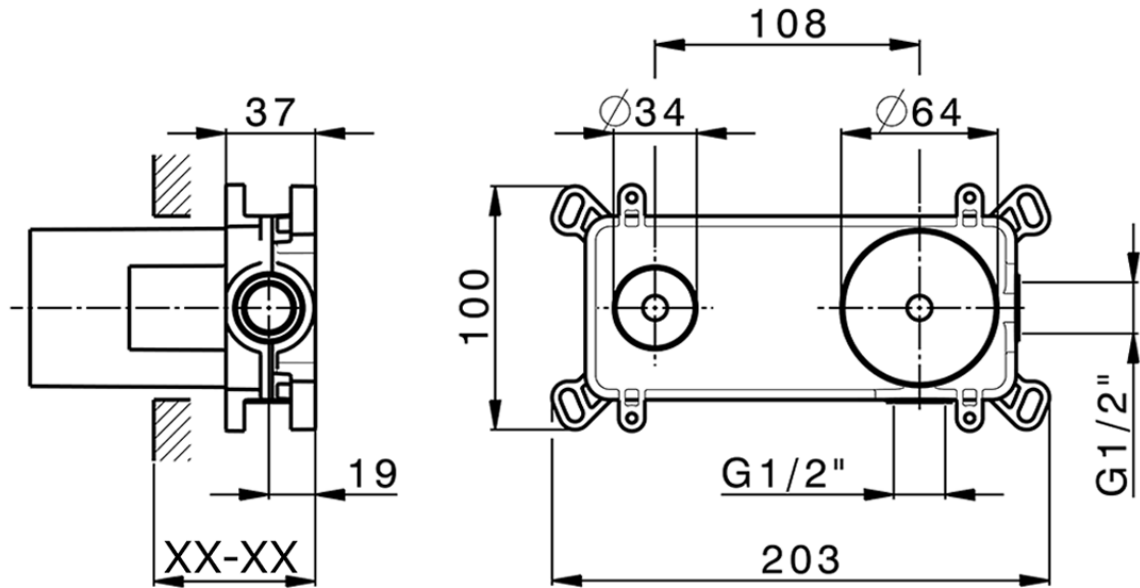

## Exposed part for single lever washbasin valve CHRONOS\_CR00551A

CR00551A

<https://en.huberitalia.com/exposed-part-for-single-lever-washbasin-valve-chronos-cr00551a>

Piastra/Plate/Plaque/Platte/Placa

2-3mm: XX 56-76

10mm: XX 48-68