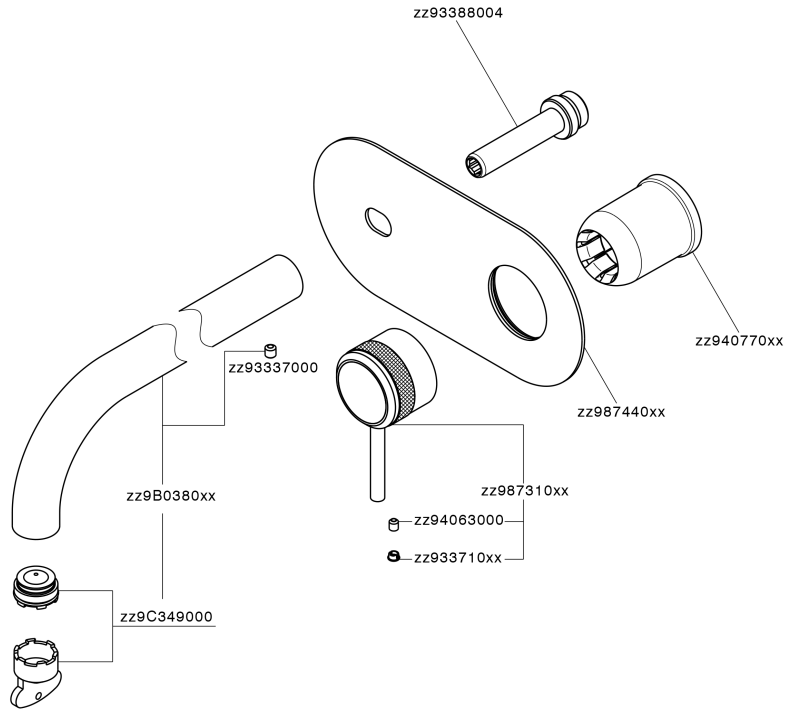

Exposed part for single lever washbasin valve CHRONOS_CR00551A

CR00551A

<https://en.huberitalia.com/exposed-part-for-single-lever-washbasin-valve-chronos-cr00551a>

Concealed single lever washbasin mixer Easy-Box CONCEALED_ZB002450

ZB002450

<https://en.huberitalia.com/concealed-single-lever-washbasin-mixer-easy-box-concealed-zb002450>

2026-07-01