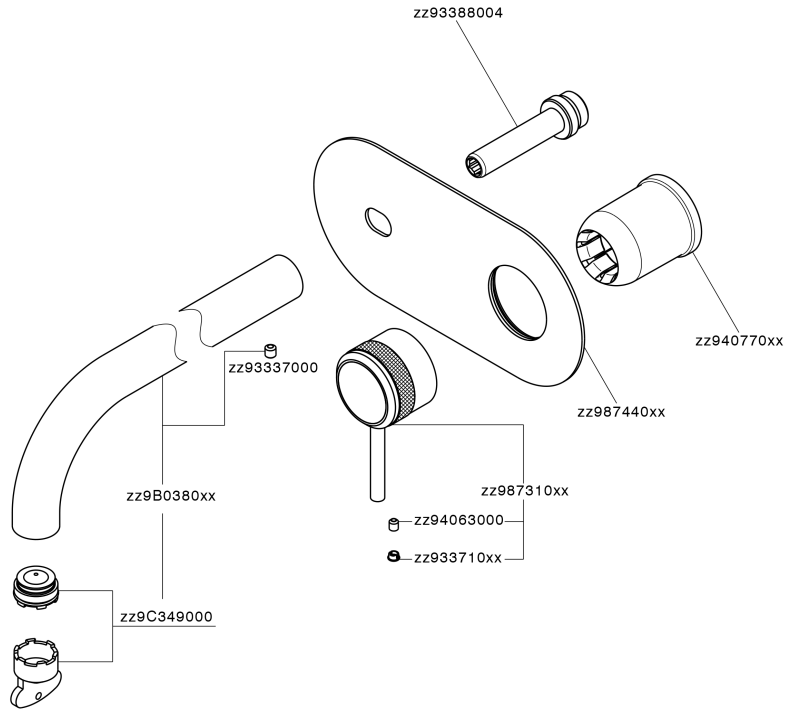

Exposed part for single lever washbasin valve CHRONOS_CR00551A

CR00551A

<https://en.huberitalia.com/exposed-part-for-single-lever-washbasin-valve-chronos-cr00551a>

Concealed single lever washbasin mixer Easy-Box CONCEALED_ZB002450

ZB002450

<https://en.huberitalia.com/concealed-single-lever-washbasin-mixer-easy-box-concealed-zb002450>

2026-04-10