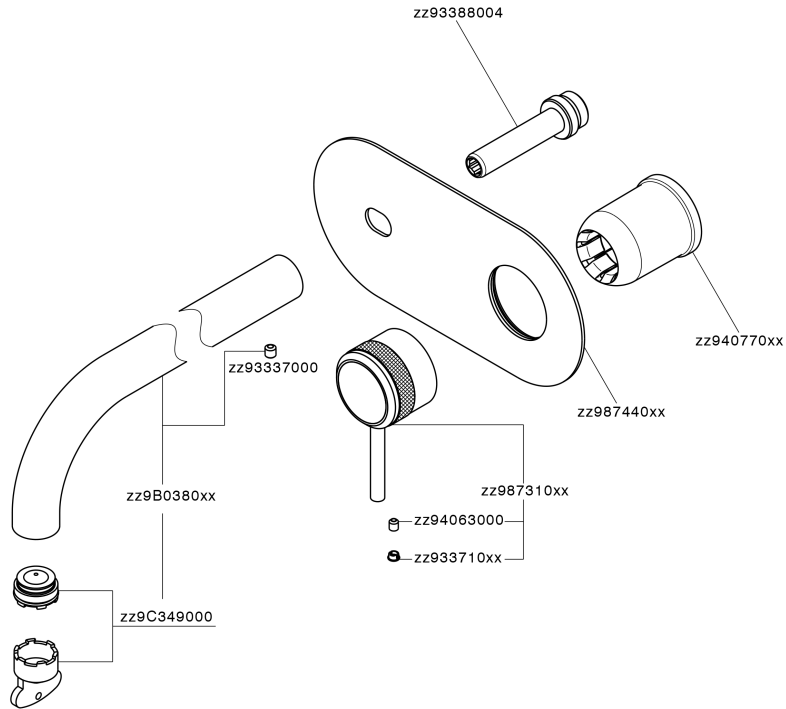

Exposed part for single lever washbasin valve CHRONOS_CR00551A

MODEL **CR00551A**

Exposed part for single lever washbasin valve, without concealed part, spout L.200 mm, for item Easy-Box ZB002450 and art. ZB025510

AVAILABLE FINISHINGS

-  **21** 21 Chrome
-  **2F** 2F Brushed Nickel
-  **2Q** 2Q Black Titanium

CHARACTERISTICS

Installation **Concealed**
 Required concealed parts **ZB002450**

Exposed part for single lever washbasin valve CHRONOS_CR00551A

CR00551A

<https://en.huberitalia.com/exposed-part-for-single-lever-washbasin-valve-chronos-cr00551a>

Concealed single lever washbasin mixer Easy-Box CONCEALED_ZB002450

MODEL **ZB002450**

Concealed single lever washbasin mixer
Easy-Box, with protection guard box, without trim kit

AVAILABLE FINISHINGS

CHARACTERISTICS

Installation	Concealed
Cartridge Spare Parts	ZZ95409000
35 mm Cartridge	
Concealed	1

Piastra/Plate/Plaque/Platte/Placa

2-3mm: XX 56-76

10mm: XX 48-68

DeviaStop

The Huber Devia Stop technology allows to adjust the water flow and to direct it to the selected output point (overhead soaker, hand shower, etc).