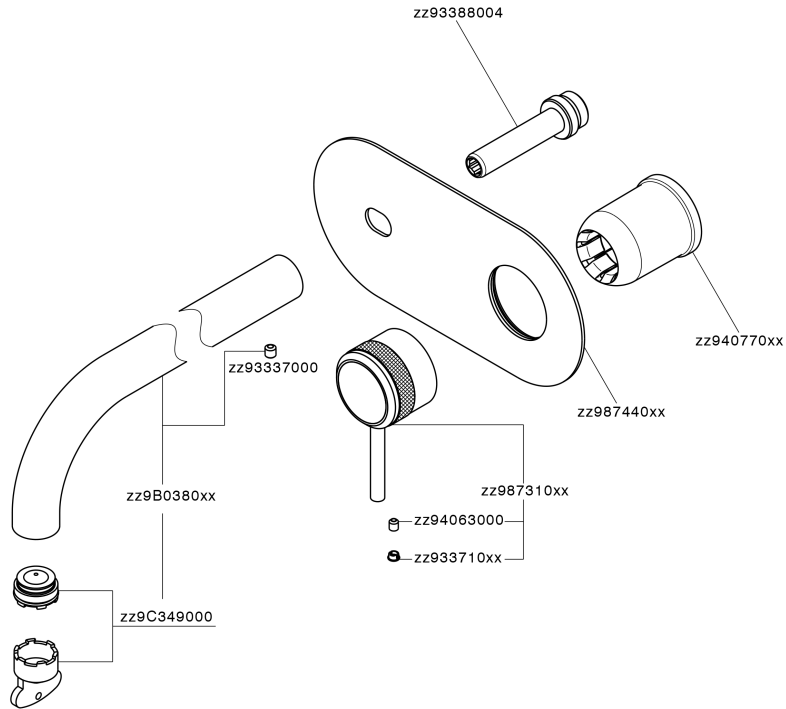

Exposed part for single lever washbasin valve CHRONOS_CR00551A

CR00551A

<https://en.huberitalia.com/exposed-part-for-single-lever-washbasin-valve-chronos-cr00551a>