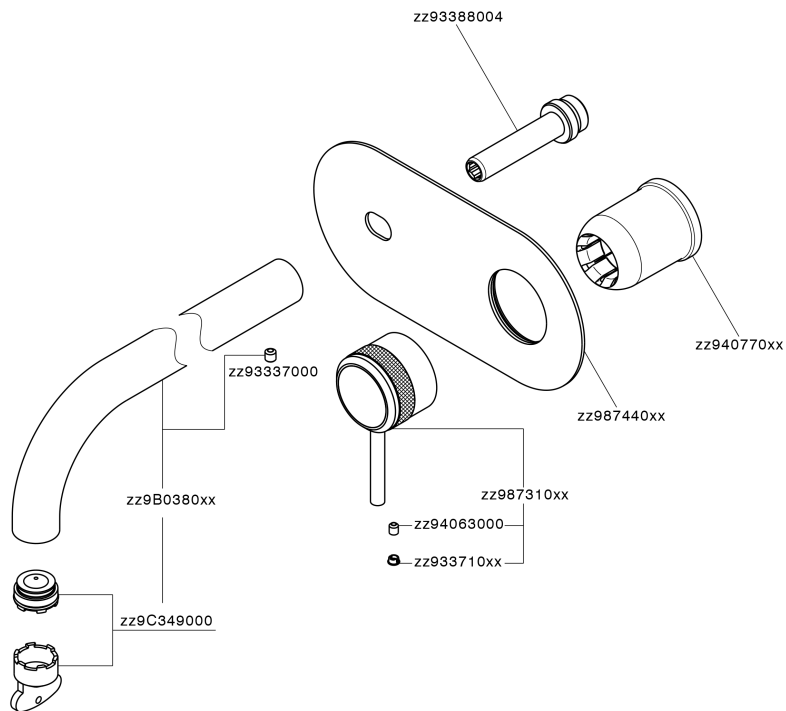

## Exposed part for single lever washbasin valve CHRONOS\_CR00551A

MODEL **CR00551A**

Exposed part for single lever washbasin valve, without concealed part, spout L.200 mm, for item Easy-Box ZB002450 and art. ZB025510

## Exposed part for single lever washbasin valve CHRONOS\_CR00551A

CR00551A

<https://en.huberitalia.com/exposed-part-for-single-lever-washbasin-valve-chronos-cr00551a>

## Concealed single lever washbasin mixer Easy-Box CONCEALED\_ZB002450

MODEL **ZB002450**

Concealed single lever washbasin mixer  
Easy-Box, with protection guard box, without trim kit

AVAILABLE FINISHINGS

CHARACTERISTICS

Installation	<b>Concealed</b>
Cartridge Spare Parts	<b>ZZ95409000</b>
<b>35 mm Cartridge</b>	
Concealed	<b>1</b>

Piastra/Plate/Plaque/Platte/Placa

2-3mm: XX 56-76

10mm: XX 48-68