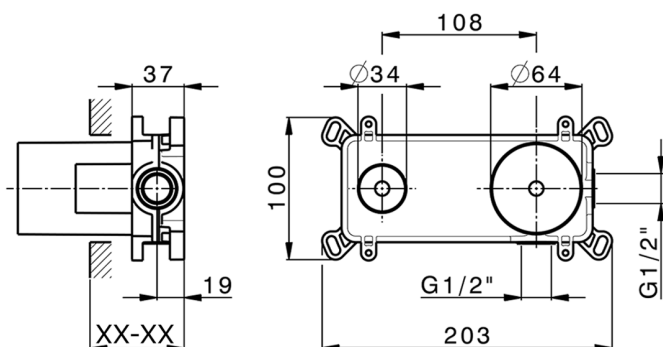

Exposed part for single lever washbasin valve CHRONOS_CR00551A

MODEL **CR00551A**

Exposed part for single lever washbasin valve, without concealed part, spout L.200 mm, for item Easy-Box ZB002450 and art. ZB025510

AVAILABLE FINISHINGS

-  **21** 21 Chrome
-  **2F** 2F Brushed Nickel
-  **2Q** 2Q Black Titanium

CHARACTERISTICS

Installation **Concealed**
 Required concealed parts **ZB002450**

Exposed part for single lever washbasin valve CHRONOS_CR00551A

CR00551A

<https://en.huberitalia.com/exposed-part-for-single-lever-washbasin-valve-chronos-cr00551a>

Concealed single lever washbasin mixer Easy-Box CONCEALED_ZB002450

MODEL **ZB002450**

Concealed single lever washbasin mixer
Easy-Box, with protection guard box, without trim kit

AVAILABLE FINISHINGS

CHARACTERISTICS

Installation	Concealed
Cartridge Spare Parts	ZZ95409000
35 mm Cartridge	
Concealed	1

Piastra/Plate/Plaque/Platte/Placa

2-3mm: XX 56-76

10mm: XX 48-68

DeviaStop

The Huber Devia Stop technology allows to adjust the water flow and to direct it to the selected output point (overhead soaker, hand shower, etc).