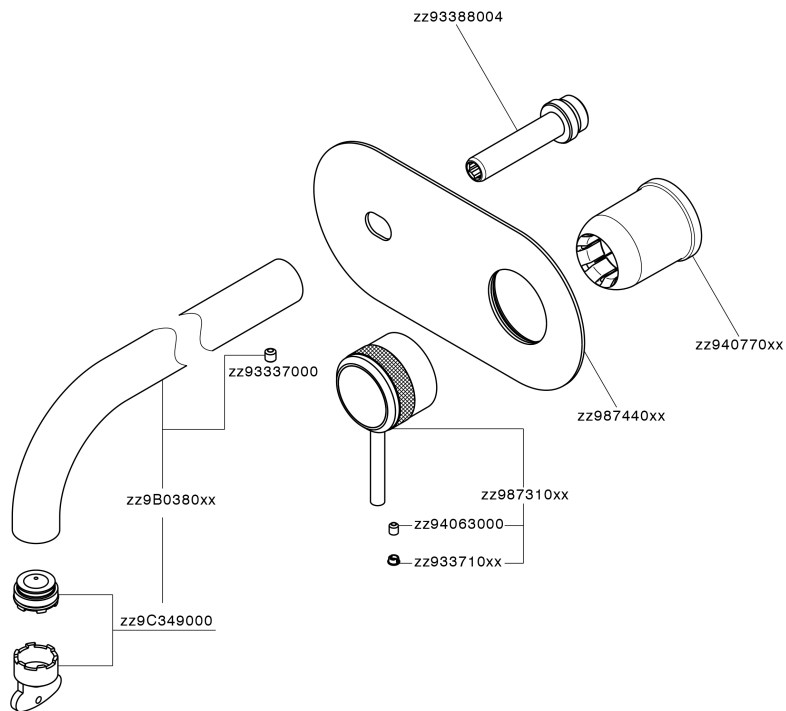

Exposed part for single lever washbasin valve CHRONOS_CR00551A

CR00551A

<https://en.huberitalia.com/exposed-part-for-single-lever-washbasin-valve-chronos-cr00551a>

Concealed single lever washbasin mixer Easy-Box CONCEALED_ZB002450

ZB002450

<https://en.huberitalia.com/concealed-single-lever-washbasin-mixer-easy-box-concealed-zb002450>

2026-07-01