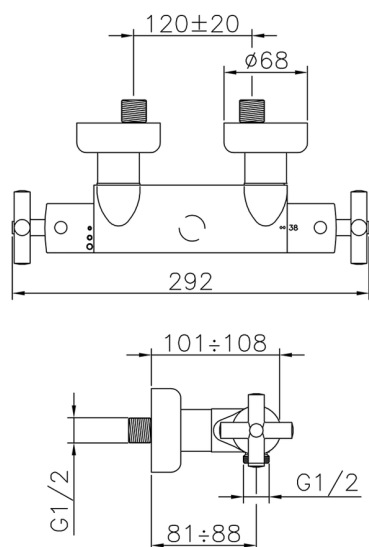

Thermostatic shower mixer CLINIC&TECHNICAL_233.01H.

MODEL **233.01H.**

Thermostatic shower mixer, without shower set, 120 mm center, 1/2" M flexible connection

AVAILABLE FINISHINGS

CR CR Chrome

CHARACTERISTICS

Cartridge Spare Parts **24.04A.PP**

8x20 Plus P Thermostatic Valve

Thermostatic

The Huber thermostatic is your personal water manager, helping you to handle, control and save water and energy.

2024-11-15