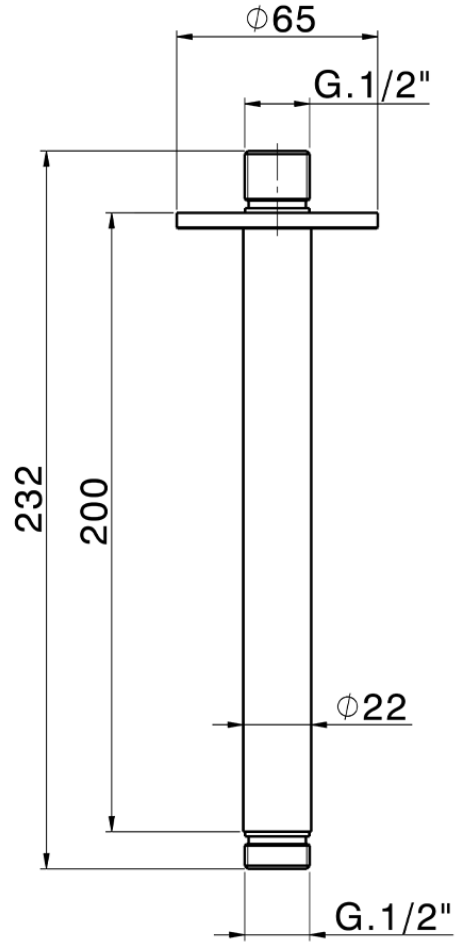

## Ceiling shower arm SHOWER\_SS013561

SS013561

<https://en.huberitalia.com/ceiling-shower-arm-shower-ss013561>

2024-11-15