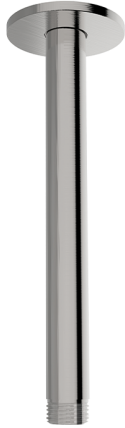

Ceiling shower arm SHOWER_SS013561

MODEL **SS013561**

Ceiling shower arm, 200 mm length, Inox AISI 316L

AVAILABLE FINISHINGS

D1 D1 Brushed Inox

CHARACTERISTICS

2024-11-15