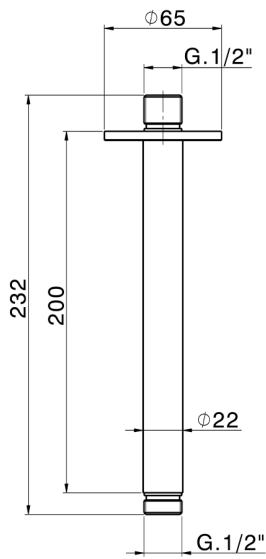

Ceiling shower arm SHOWER_SS013561

MODEL **SS013561**

Ceiling shower arm, 200 mm length, Inox AISI 316L

AVAILABLE FINISHINGS

D1 D1 Brushed Inox

CHARACTERISTICS

2024-11-15