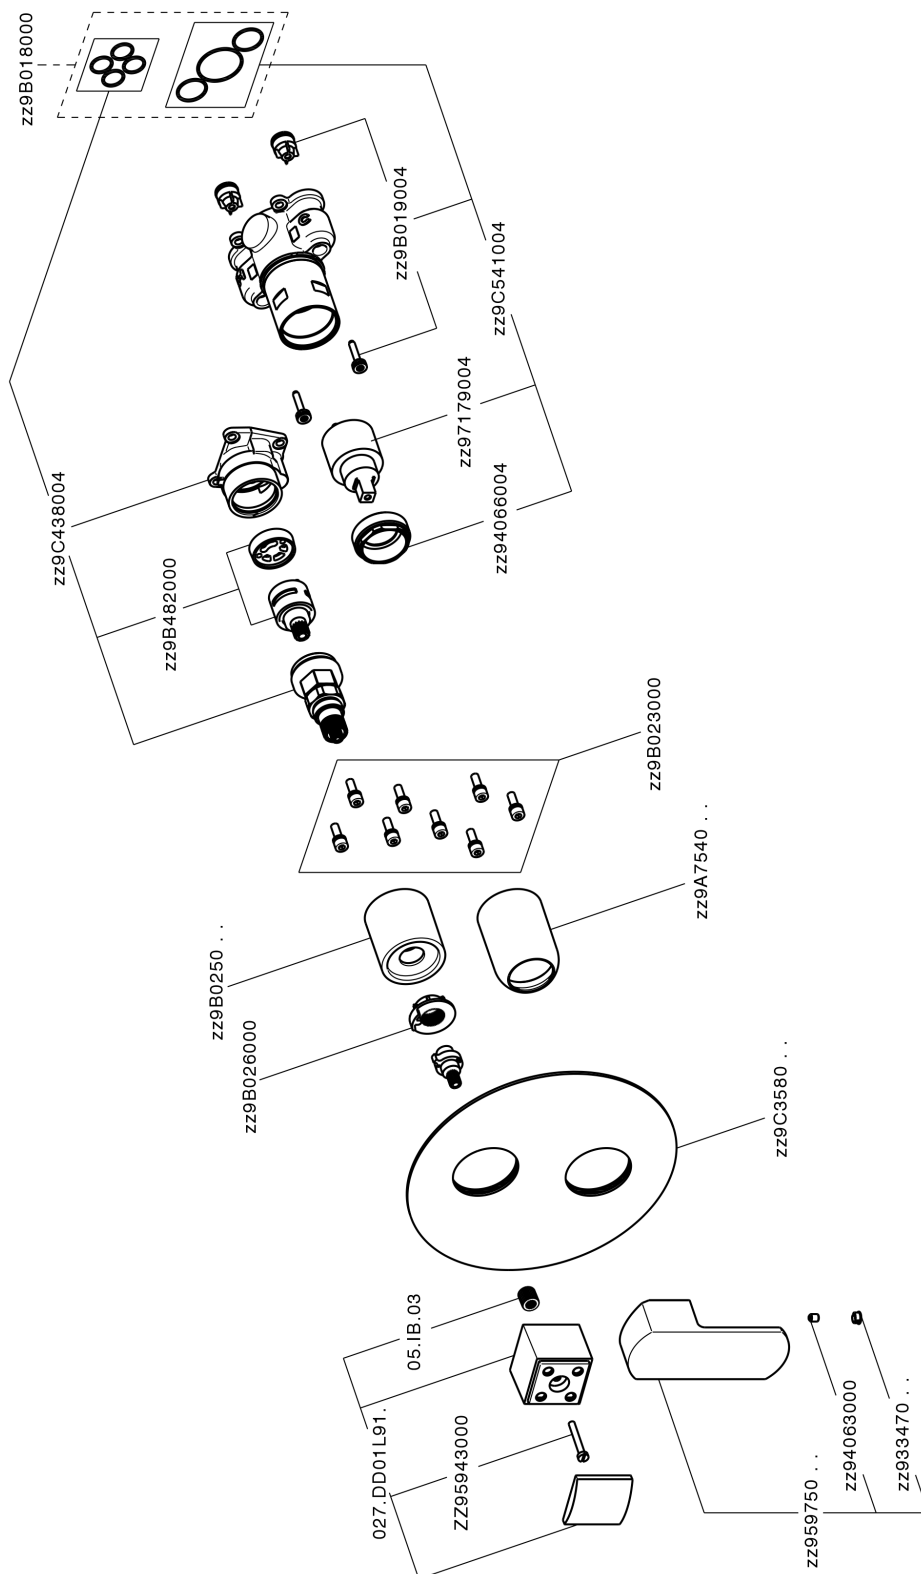

Exposed part for Single Lever One Box Valve ONE BOX_DD0BM030

DD0BM030

<https://en.huberitalia.com/exposed-part-for-single-lever-one-box-valve-one-box-dd0bm030>

One Box Universal Concealed Part ONE BOX_ZB00B031

ZB00B031

<https://en.huberitalia.com/one-box-universal-concealed-part-one-box-zb00b031>

One Box Universal Concealed Part ONE BOX_ZB00B030

ZB00B030

<https://en.huberitalia.com/one-box-universal-concealed-part-one-box-zb00b030>