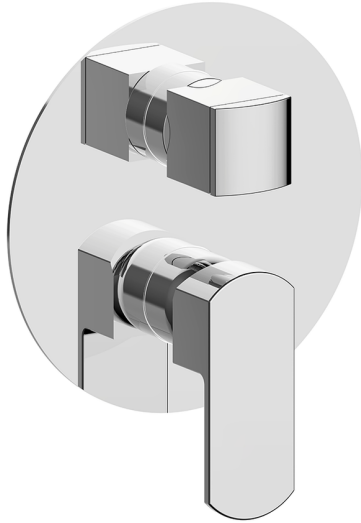

## Exposed part for Single Lever One Box Valve ONE BOX\_DD0BM030

MODEL **DD0BM030**

Exposed part for Single Lever One Box Valve, with 2-3 outlet diverter, Minimum depth of installation: 67 mm, without concealed part, for items ZB00B030-ZB00B031

### CHARACTERISTICS

Cartridge Spare Parts **ZZ97179000**

**35 mm Cartridge**

Installation **Concealed**

Required concealed parts **ZB00B031**

**ZB00B030**

## Exposed part for Single Lever One Box Valve ONE BOX\_DD0BM030

DD0BM030

<https://en.huberitalia.com/exposed-part-for-single-lever-one-box-valve-one-box-dd0bm030>

## One Box Universal Concealed Part ONE BOX\_ZB00B031

MODEL **ZB00B031**

One Box Universal Concealed Part, for 1 or 2 or 3 outlet thermostatic or single lever, without trim kit, with noise reducers, with sealing gasket