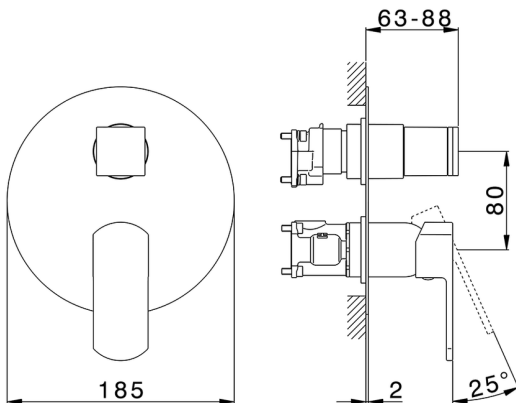

## Exposed part for Single Lever One Box Valve ONE BOX\_DD0BM030

MODEL **DD0BM030**

Exposed part for Single Lever One Box Valve, with 2-3 outlet diverter, Minimum depth of installation: 67 mm, without concealed part, for items ZB00B030-ZB00B031

### CHARACTERISTICS

Cartridge Spare Parts **ZZ97179000**

**35 mm Cartridge**

Installation **Concealed**

Required concealed parts **ZB00B031**

**ZB00B030**