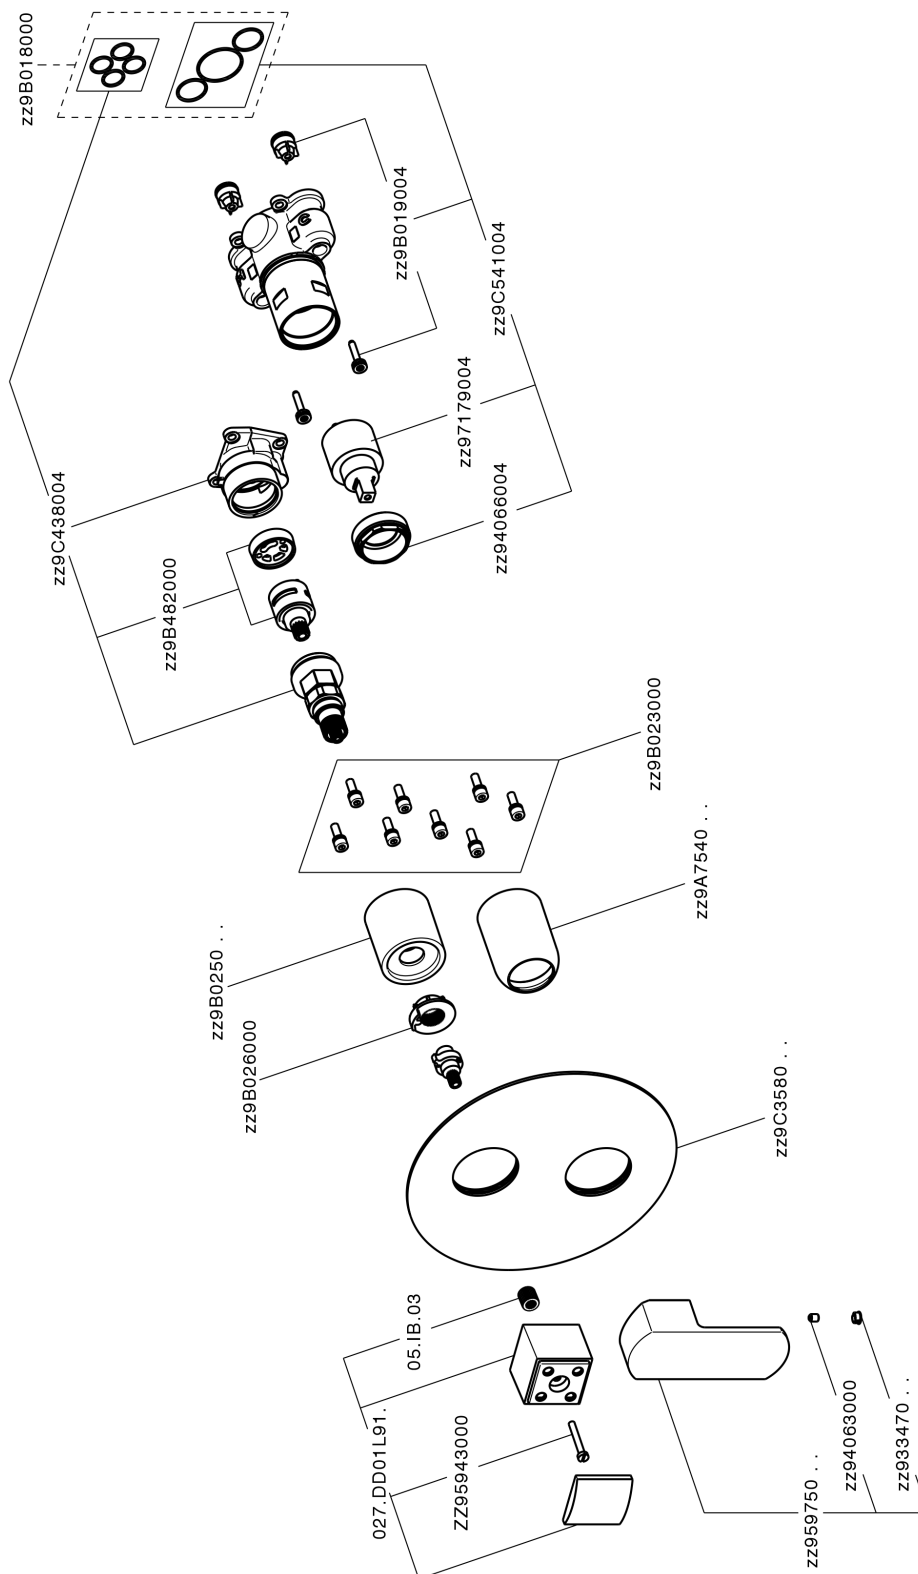

## Exposed part for Single Lever One Box Valve ONE BOX\_DD0BM030

MODEL **DD0BM030**

Exposed part for Single Lever One Box Valve, with 2-3 outlet diverter, Minimum depth of installation: 67 mm, without concealed part, for items ZB00B030-ZB00B031

### CHARACTERISTICS

Cartridge Spare Parts **ZZ97179000**

**35 mm Cartridge**

Installation **Concealed**

Required concealed parts **ZB00B031**

**ZB00B030**

## Exposed part for Single Lever One Box Valve ONE BOX\_DD0BM030

DD0BM030

<https://en.huberitalia.com/exposed-part-for-single-lever-one-box-valve-one-box-dd0bm030>