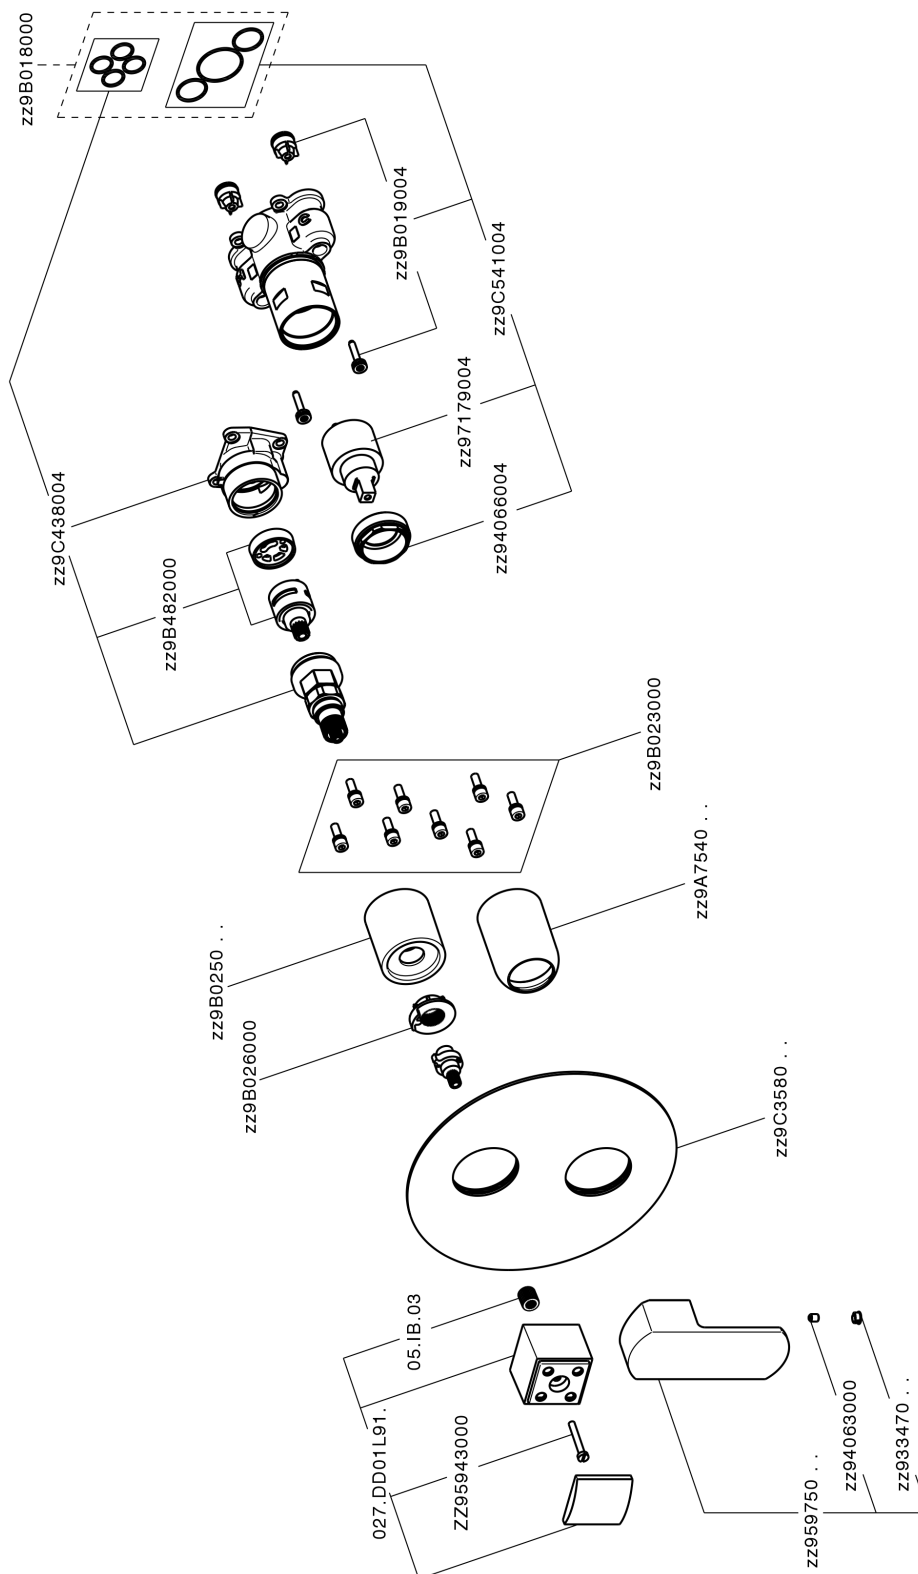

Exposed part for Single Lever One Box Valve ONE BOX_DD0BM030

DD0BM030

<https://en.huberitalia.com/exposed-part-for-single-lever-one-box-valve-one-box-dd0bm030>

One Box Universal Concealed Part ONE BOX_ZB00B031

ZB00B031

<https://en.huberitalia.com/one-box-universal-concealed-part-one-box-zb00b031>

One Box Universal Concealed Part ONE BOX_ZB00B030

ZB00B030

<https://en.huberitalia.com/one-box-universal-concealed-part-one-box-zb00b030>

2024-11-21