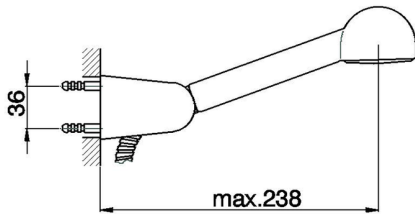

MODEL **EV000120**

Bath mixer, with shower set, wall mounted adjustable handshower bracket, Globo D.63 mm ABS one spray handshower, Brass 150 cm flexible hose, without handles

AVAILABLE FINISHINGS

CHARACTERISTICS