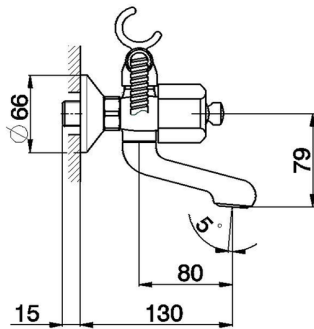

MODEL **EV000120**

Bath mixer, with shower set, wall mounted adjustable handshower bracket, Globo D.63 mm ABS one spray handshower, Brass 150 cm flexible hose, without handles

AVAILABLE FINISHINGS

CHARACTERISTICS