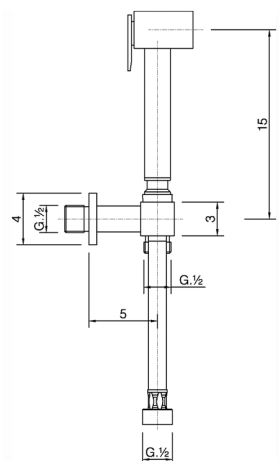

Hygienic Spray

Shut-off Hand shower, for sanitary cleaning.

2024-11-15