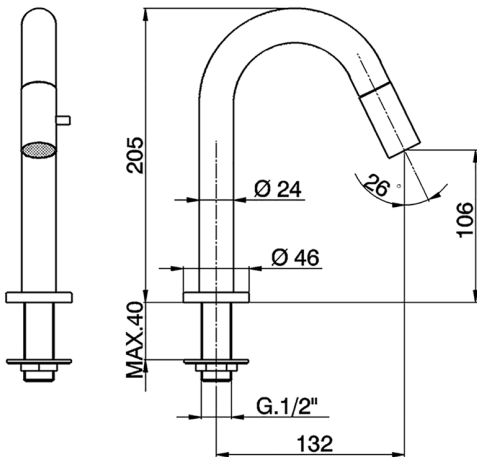

## Pillar tap NUOVA KIRUNA\_K2000910

MODEL **K2000910**

Pillar tap, without pop-up waste, swivel spout, without flexible hoses

AVAILABLE FINISHINGS

CHARACTERISTICS

2026-06-13