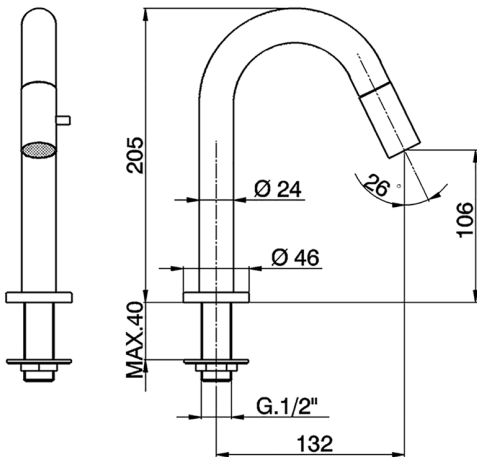

Pillar tap NUOVA KIRUNA_K2000910

MODEL **K2000910**

Pillar tap, without pop-up waste, swivel spout, without flexible hoses

AVAILABLE FINISHINGS

CHARACTERISTICS

2026-04-06