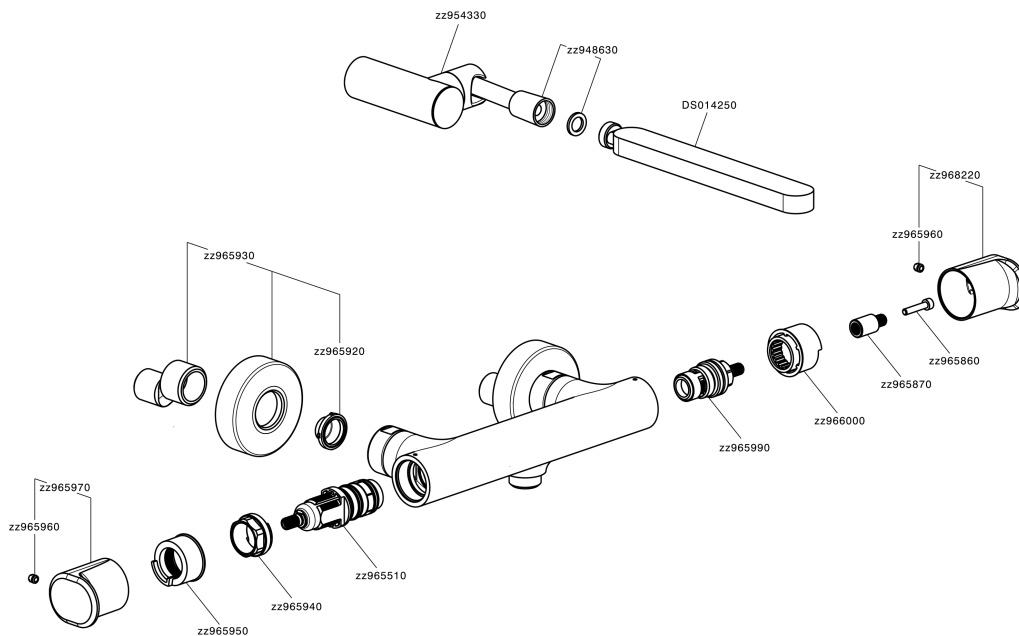

Thermostatic shower mixer, with shower set LEVITY_LYD01010

MODEL **LYD01010**

Thermostatic shower mixer, with shower set, wall mounted adjustable handshower bracket, minimalistic one spray flat handshower ABS, 150 cm smooth SUPREME Flexible Hose

EcoStop

EcoStop feature limits water flow to approximately 50% of maximum output with one point of resistance on setting. Push slightly past the middle stop only when full water output is required. This will save water up to 50%.

SafeTouch

The Huber SafeTouch system maintains the mixer body cool to the touch during operation.

Thermostatic

The Huber thermostatic is your personal water manager, helping you to handle, control and save water and energy.

Thermostatic shower mixer, with shower set LEVITY_LYD01010

LYD01010

<https://en.huberitalia.com/thermostatic-shower-mixer-with-shower-set-levity-lyd01010>

2024-12-19