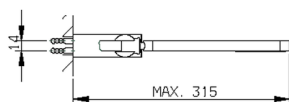

Thermostatic shower mixer, with shower set LEVITY_LYD01010

MODEL **LYD01010**

Thermostatic shower mixer, with shower set, wall mounted adjustable handshower bracket, minimalistic one spray flat handshower ABS, 150 cm smooth SUPREME Flexible Hose