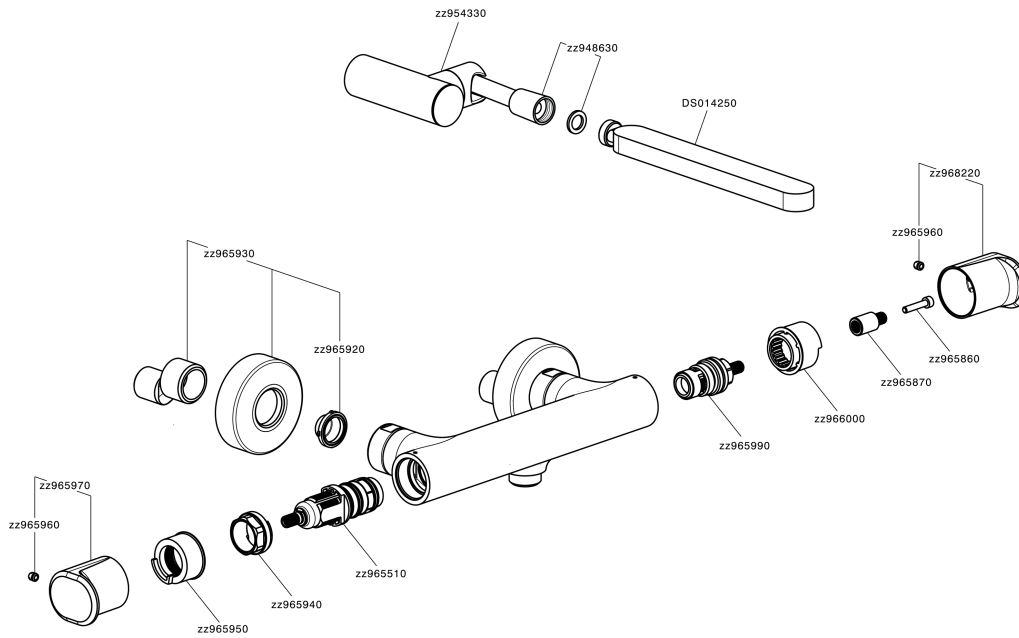

Thermostatic shower mixer, with shower set LEVITY_LYD01010

MODEL **LYD01010**

Thermostatic shower mixer, with shower set, wall mounted adjustable handshower bracket, minimalistic one spray flat handshower ABS, 150 cm smooth SUPREME Flexible Hose

EcoStop

EcoStop feature limits water flow to approximately 50% of maximum output with one point of resistance on setting. Push slightly past the middle stop only when full water output is required. This will save water up to 50%.

SafeTouch

The Huber SafeTouch system maintains the mixer body cool to the touch during operation.

Thermostatic

The Huber thermostatic is your personal water manager, helping you to handle, control and save water and energy.

Thermostatic shower mixer, with shower set LEVITY_LYD01010

LYD01010

<https://en.huberitalia.com/thermostatic-shower-mixer-with-shower-set-levity-lyd01010>

2024-12-19