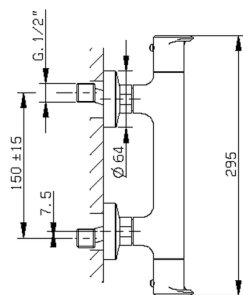

Thermostatic shower mixer, with shower set LEVITY_LYD01010

MODEL **LYD01010**

Thermostatic shower mixer, with shower set, wall mounted adjustable handshower bracket, minimalistic one spray flat handshower ABS, 150 cm smooth SUPREME Flexible Hose

AVAILABLE FINISHINGS

-  **21** 21 Chrome
-  **2B** 2B Polished Nickel
-  **2F** 2F Brushed Nickel
-  **40** 40 Matt Black
-  **4Q** 4Q Matt White

CHARACTERISTICS

Cartridge Spare Parts **ZZ96551000**

TMX 25 Thermostatic Valve

EcoStop

EcoStop feature limits water flow to approximately 50% of maximum output with one point of resistance on setting. Push slightly past the middle stop only when full water output is required. This will save water up to 50%.