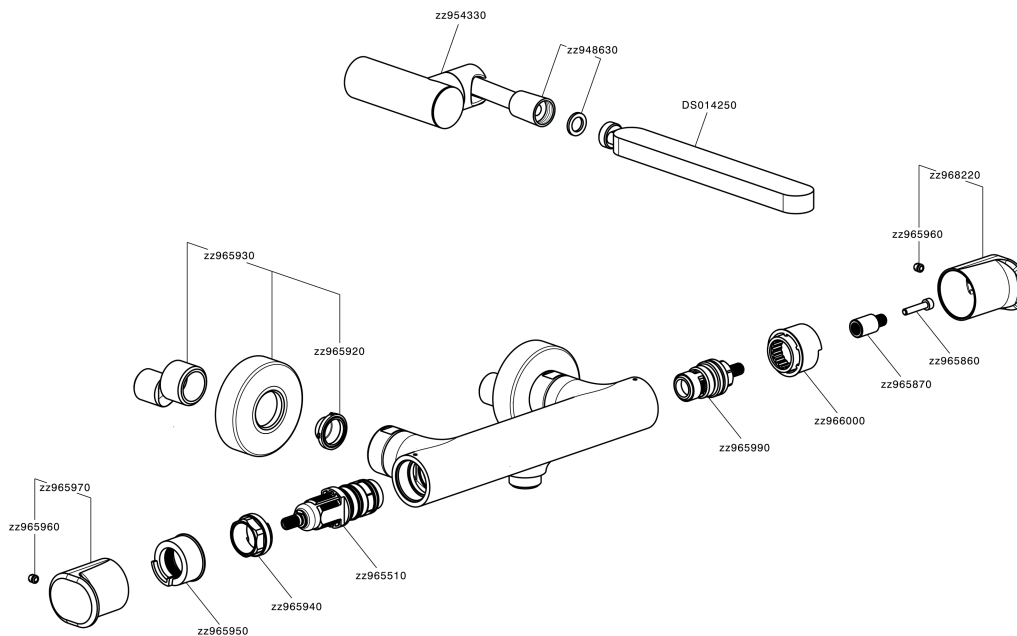

Thermostatic shower mixer, with shower set LEVITY_LYD01010

MODEL **LYD01010**

Thermostatic shower mixer, with shower set, wall mounted adjustable handshower bracket, minimalistic one spray flat handshower ABS, 150 cm smooth SUPREME Flexible Hose

EcoStop

EcoStop feature limits water flow to approximately 50% of maximum output with one point of resistance on setting. Push slightly past the middle stop only when full water output is required. This will save water up to 50%.

SafeTouch

The Huber SafeTouch system maintains the mixer body cool to the touch during operation.

Thermostatic

The Huber thermostatic is your personal water manager, helping you to handle, control and save water and energy.

Thermostatic shower mixer, with shower set LEVITY_LYD01010

LYD01010

<https://en.huberitalia.com/thermostatic-shower-mixer-with-shower-set-levity-lyd01010>

2024-12-19