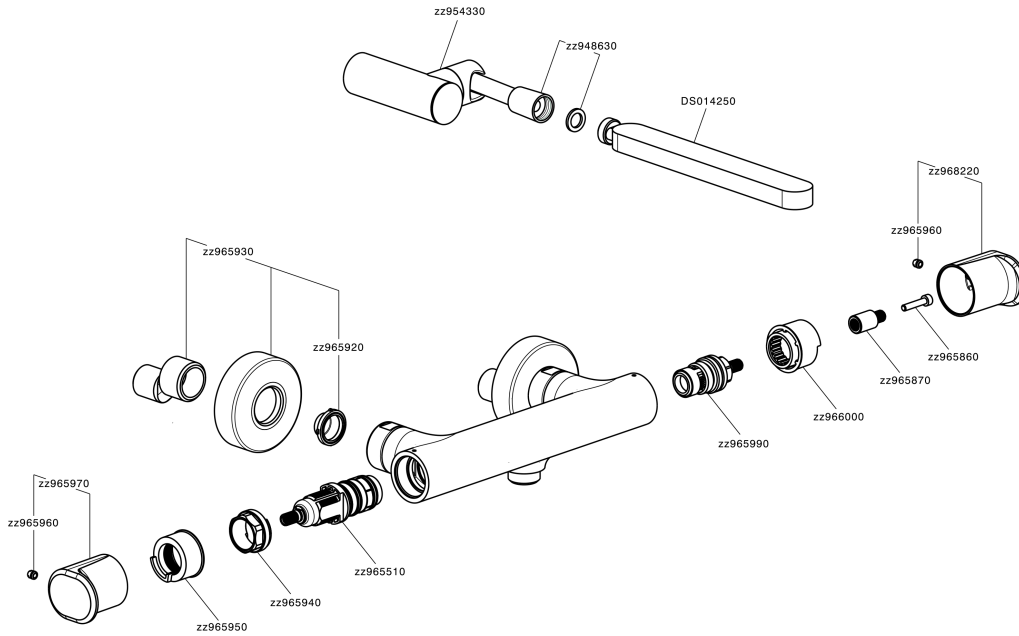

Thermostatic shower mixer, with shower set LEVITY_LYD01010

MODEL **LYD01010**

Thermostatic shower mixer, with shower set, wall mounted adjustable handshower bracket, minimalistic one spray flat handshower ABS, 150 cm smooth SUPREME Flexible Hose

EcoStop

EcoStop feature limits water flow to approximately 50% of maximum output with one point of resistance on setting. Push slightly past the middle stop only when full water output is required. This will save water up to 50%.

SafeTouch

The Huber SafeTouch system maintains the mixer body cool to the touch during operation.

Thermostatic

The Huber thermostatic is your personal water manager, helping you to handle, control and save water and energy.

Thermostatic shower mixer, with shower set LEVITY_LYD01010

LYD01010

<https://en.huberitalia.com/thermostatic-shower-mixer-with-shower-set-levity-lyd01010>

2024-12-18