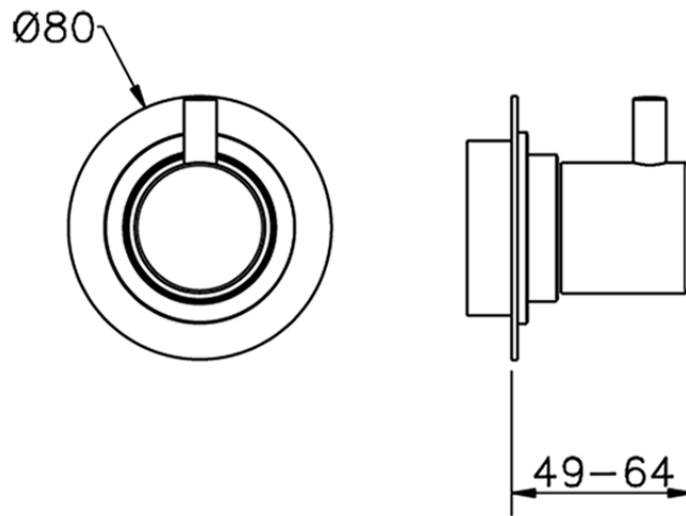

## Stopvalve exposed part NUOVA KIRUNA\_K2003310

K2003310

<https://en.huberitalia.com/stopvalve-exposed-part-nuova-kiruna-k2003310>

2024-12-18