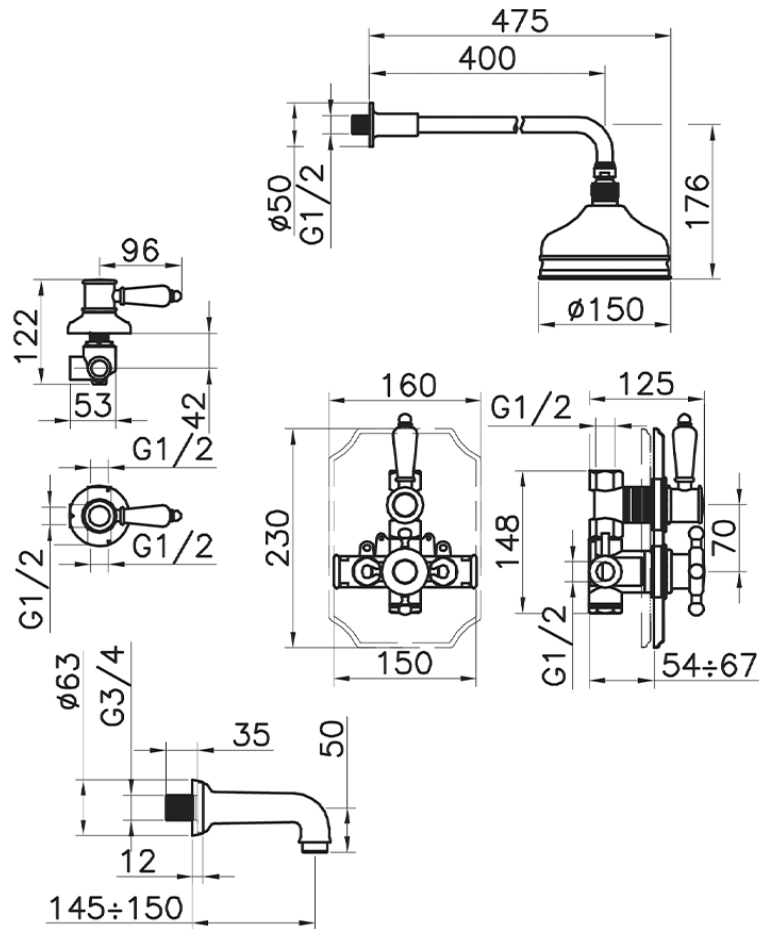

Concealed thermostatic bath set VICTORIAN\_916.VT01H.

916.VT01H.

<https://en.huberitalia.com/concealed-thermostatic-bath-set-victorian-916-vt01h>

2024-11-21