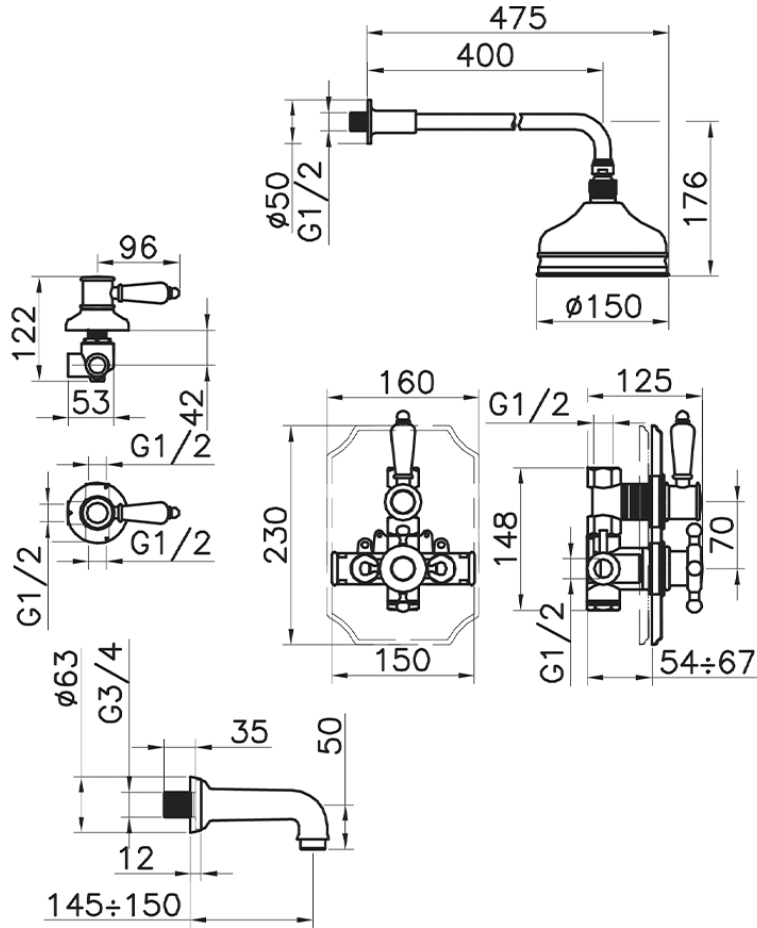

Concealed thermostatic bath set VICTORIAN_916.VT01H.

916.VT01H.

<https://en.huberitalia.com/concealed-thermostatic-bath-set-victorian-916-vt01h>

2024-11-23