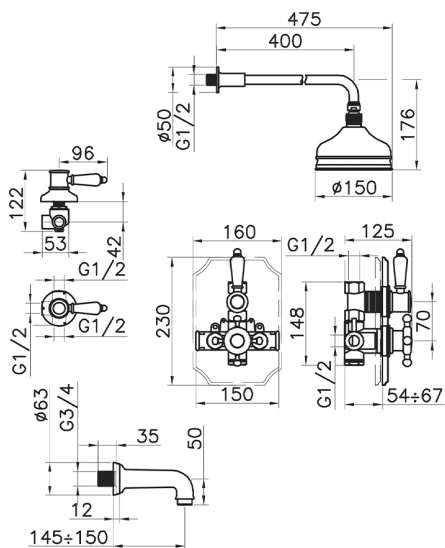

Concealed thermostatic bath set VICTORIAN_916.VT01H.

MODEL **916.VT01H.**

Concealed thermostatic bath set, 1/2" Concealed Thermostatic valve, 1/2" outlet stopvalve, 2-outlet diverter, 400 mm shower arm with showerhead, 150 mm Brass round headshower, 3/4 M 150 mm spout, without flexible hose and handshower

AVAILABLE FINISHINGS

-  **AC** AC Satin Brushed Nickel
-  **AG** AG Antique Gold
-  **BA** BA Old Bronze
-  **CR** CR Chrome
-  **2W** 2W Brushed Gold

CHARACTERISTICS

Cartridge Spare Parts **24.04A.PP**
8x20 Plus P Thermostatic Valve
 Installation **Concealed**